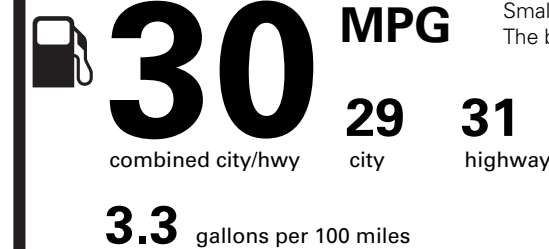

SAFETY/SECURITY

- ADVANCETRAC™ WITH RSC
- AIRBAGS-DUAL-STAGE FRONT
- AIRBAGS-SIDE IMPACT/SAFETY CANOPY SIDE AIR CURTAINS
- AUTO HIGH BEAMS
- PERIMETER ALARM
- PERSONAL SAFETY SYSTEM™
- PRE-COLLISION ASSIST W/AEB
- SOS POST-CRASH ALERT SYS™
- TIRE PRESSURE MONITOR SYS

WARRANTY

- 4YR/50K MILE WARRANTY
- 4YR/50K PICKUPDELIVERY SVC
- 6YR/70K MI POWERTRAIN WARR

INCLUDED ON THIS VEHICLE

EQUIPMENT GROUP 202A

- AUTO AIR REFRESH
- DIGITAL SCENT
- HANDS-FREE PWR LIFTGATE
- PANO VISTA ROOF W/POWER SHADE
- REAR HTD SEATS W/SWITCH CNTRL
- REVEL AUDIO SYS W/14 SPEAKERS
- POWER CONVERTER-110V
- CONN PKG: 4 YR INCL W/LNCN-AP

OPTIONAL EQUIPMENT/OTHER

- 2026 MODEL YEAR
- WHITE PLATINUM MET 3C 750.00
- 2.0L GTDI FHEV 3,000.00
- 21" BRT MCH ALM W/EB PNTD PKCT 850.00
- 50 STATE EMISSIONS NO CHARGE
- BLUECRUISE EQUIP:4YRS INCL NO CHARGE
- FRONT LICENSE PLATE BRACKET NO CHARGE

PRICE INFORMATION

BASE PRICE	(MSRP) $63,595.00
TOTAL OPTIONS/OTHER	4,600.00
TOTAL VEHICLE & OPTIONS/OTHER	68,195.00
DESTINATION & DELIVERY	1,995.00

EPA DOT Fuel Economy and Environment

Gasoline Vehicle

Fuel Economy

Small SUVs range from 14 to 125 MPG. The best vehicle rates 146 MPGe.

You save $250

in fuel costs over 5 years compared to the average new vehicle.

Annual fuel cost $1,650