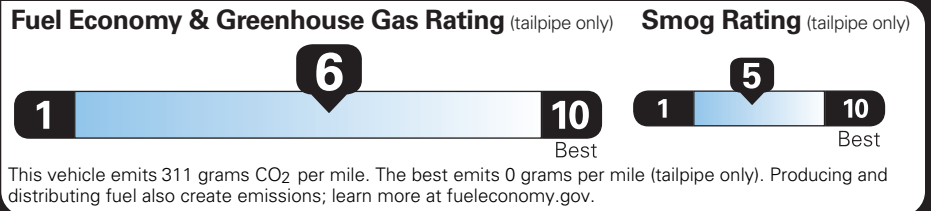

Actual results will vary for many reasons, including driving conditions and how you drive and maintain your vehicle. The average new vehicle gets 29 MPG and costs $8,500 to fuel over 5 years. Cost estimates are based on 15,000 miles per year at $3.30 per gallon. MPGe is miles per gasoline gallon equivalent. Vehicle emissions are a significant cause of climate change and smog.

fueleconomy.gov

Calculate personalized estimates and compare vehicles