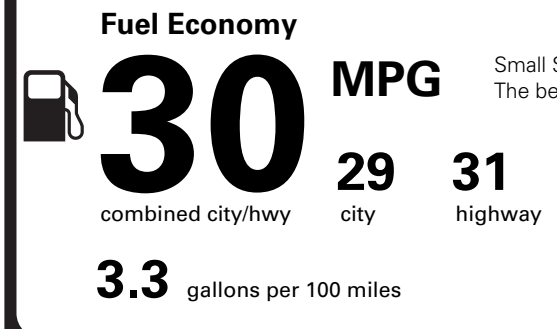

- 360 DEGREE CAMERA
- ADAPTIVE CRUISE CONTROL
- ADAPTIVE SUSPENSION
- BLIS W/CROSS-TRAFFIC ALERT
- INTELL ACCESS W/PUSH START
- LANE-KEEPING SYSTEM
- LINCOLN CONNECT™ -5G MODEM W/WIFI CAPABILITY
- LINCOLN CO-PILOT360@DR2.0
- LINCOLN DIG EXPERIENCE
- PHONE AS A KEY (PAAK)
- REAR PARKING SENSORS
- SECURICODE™ KEYLESS KEYPAD
- WIRELESS CHARGING PAD

SAFETY/SECURITY

- ADVANCETRAC™ WITH RSC
- AIRBAGS-DUAL-STAGE FRONT
- AIRBAGS-SIDE IMPACT/SAFETY CANOPY SIDE AIR CURTAINS
- AUTO HIGH BEAMS
- PERIMETER ALARM
- PERSONAL SAFETY SYSTEM™
- PRE-COLLISION ASSIST W/AEB
- SOS POST-CRASH ALERT SYS™
- TIRE PRESSURE MONITOR SYS

WARRANTY

- 4YR/50K MILE WARRANTY
- 4YR/50K PICKUPDELIVERY SVC
- 6YR/70K MI POWERTRAIN WARR

INCLUDED ON THIS VEHICLE

1. **EQUIPMENT GROUP 202A**
2. AUTO AIR REFRESH
   - DIGITAL SCENT
   - HANDS-FREE PWR LIFTGATE
   - PANO VISTA ROOF W/POWER SHADE
   - REAR HTD SEATS W/SWITCH CNTRL
   - REVEL AUDIO SYS W/14 SPEAKERS
   - POWER CONVERTER-110V
   - CONN PKG: 4 YR INCL W/LW-APP

OPTIONAL EQUIPMENT/OTHER

- 2.0L GTDI FHEV 3,000.00
- JET APPEARANCE PACKAGE 3,500.00
- .P255/45R22 A/S TIRES
- .22 SATIN DRK LSTR W/SATIN CHR
- 50 STATE EMISSIONS NO CHARGE
- BLUECRUISE EQUIP:4YRS INCL NO CHARGE
- FRONT LICENSE PLATE BRACKET NO CHARGE

PRICE INFORMATION

BASE PRICE	(MSRP) $63,595.00
TOTAL OPTIONS/OTHER	6,500.00
TOTAL VEHICLE & OPTIONS/OTHER	70,095.00
DESTINATION & DELIVERY	1,995.00

EPA DOT Fuel Economy and Environment

Gasoline Vehicle

Small SUVs range from 14 to 125 MPG. The best vehicle rates 146 MPGe.

You save $250 in fuel costs over 5 years compared to the average new vehicle.

Annual fuel cost $1,650