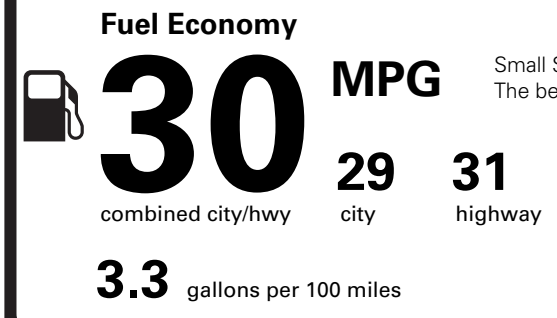

SAFETY/SECURITY

- ADVANCETRAC™ WITH RSC
- AIRBAGS-DUAL-STAGE FRONT
- AIRBAGS-SIDE IMPACT/SAFETY CANOPY SIDE AIR CURTAINS
- AUTO HIGH BEAMS
- PERIMETER ALARM
- PERSONAL SAFETY SYSTEM™
- PRE-COLLISION ASSIST W/AEB
- SOS POST-CRASH ALERT SYS™
- TIRE PRESSURE MONITOR SYS

WARRANTY

- 4YR/50K MILE WARRANTY
- 4YR/50K PICKUPDELIVERY SVC
- 6YR/70K MI POWERTRAIN WARR

INCLUDED ON THIS VEHICLE

EQUIPMENT GROUP 203A

- AUTO AIR REFRESH
- DIGITAL SCENT
- HANDS-FREE PWR LIFTGATE
- PANO VISTA ROOF W/POWER SHADE
- PERF POS PWR 24-WAY W/ACT MOT
- REAR HTD SEATS W/SWITCH CNTRL
- REVEL ULTIMA 3D 28-SPEAKERS
- POWER CONVERTER-110V
- CONN PKG: 4 YR INCL W/LNCN-AP

(MSRP)

4,455.00

OPTIONAL EQUIPMENT/OTHER

- 2026 MODEL YEAR
- GRAY MATTER MET CC 750.00
- 2.0L GTDI FHEV 3,000.00
- JET APPEARANCE PACKAGE 3,500.00
- .P255/45R22 A/S TIRES
- .22 SATIN DRK LSTR W/SATIN CHR
- 50 STATE EMISSIONS NO CHARGE
- BLUECRUISE EQUIP:4YRS INCL NO CHARGE
- FRONT LICENSE PLATE BRACKET NO CHARGE

DEALER INSTALLED OPTIONS

- Trailer Tow Class I 1,415.00

PRICE INFORMATION

BASE PRICE	$63,595.00
TOTAL OPTIONS/OTHER	13,120.00
TOTAL VEHICLE & OPTIONS/OTHER	76,715.00
DESTINATION & DELIVERY	1,995.00

EPA DOT Fuel Economy and Environment

Gasoline Vehicle

Small SUVs range from 14 to 138 MPG. The best vehicle rates 146 MPG.

You save $250
in fuel costs over 5 years compared to the average new vehicle.

Annual fuel cost $1,650