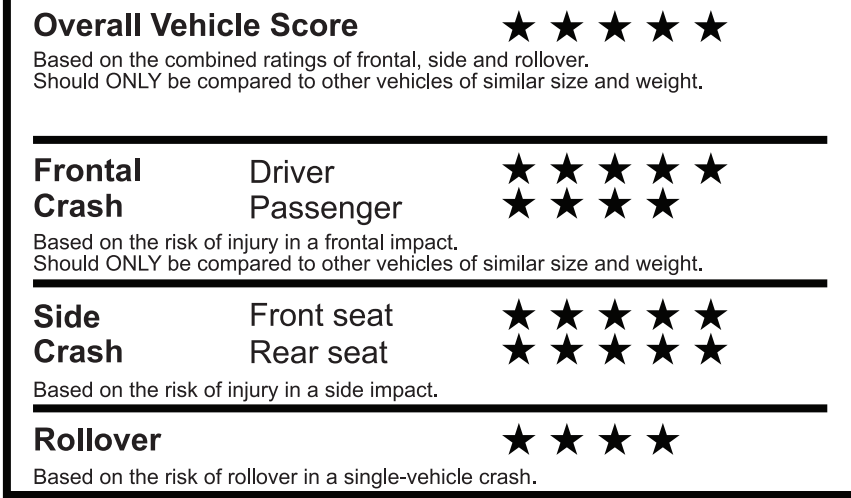

GOVERNMENT 5-STAR SAFETY RATINGS

Star ratings range from 1 to 5 stars (★★★★★), with 5 being the highest. Source: National Highway Traffic Safety Administration (NHTSA). www.safercar.gov or 1-888-327-4236

THE LINCOLN WAY™ APP
Your Dashboard of Services & Features

1. Download the Lincoln Way app* and you can:
2. Remotely start, lock and unlock your vehicle
   - Locate your vehicle and check approximate fuel range
   - Receive vehicle health alerts

The Lincoln Connect™ modem is active and sending vehicle data (e.g., diagnostics) to Lincoln. See in-vehicle Settings for connectivity options.

Lincoln Protect®

Insist on Lincoln Protect! The only extended service plan fully backed by Lincoln and honored at every Lincoln dealership in the U.S., Canada and Mexico. See your Lincoln dealer or visit www.lincolnowner.com

WARNING: Operating, servicing and maintaining a passenger vehicle, pickup truck, van, or off-road vehicle can expose you to chemicals including engine exhaust, carbon monoxide, phthalates, and lead, which are known to the State of California to cause cancer and birth defects or other reproductive harm. To minimize exposure, avoid breathing exhaust, do not idle the engine except as necessary, service your vehicle in a well-ventilated area and wear gloves or wash your hands frequently when servicing your vehicle. For more information go to www.P65Warnings.ca.gov/passenger-vehicle.

LINCOLN AUTOMOTIVE FINANCIAL SERVICES
Get approved online at www.lincolnafs.com

RAMP ONE	CA2K	CONVOY	TOTAL MSRP $78,710.00
RAMP TWO	ITEM #: 43-2637 O/T 2		
This label is affixed pursuant to the Federal Automobile Information Disclosure Act. Gasoline, License, and Title Fees, State and Local taxes are not included. Dealer installed options or accessories are not included unless listed above.			Scan The QR Code to get more details about this vehicle
			TC303 N RD82X 625 000434 03 30 26