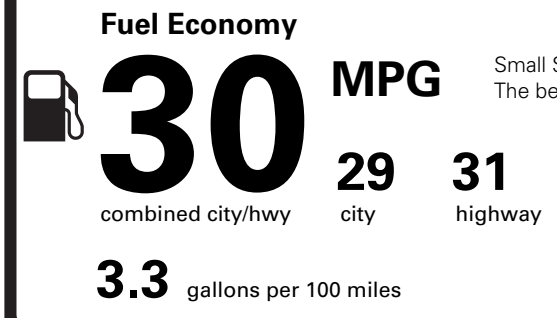

**EPA DOT Fuel Economy and Environment**

Gasoline Vehicle

Small SUVs range from 14 to 138 MPG. The best vehicle rates 146 MPGe.

**You save \$250**  
in fuel costs over 5 years compared to the average new vehicle.