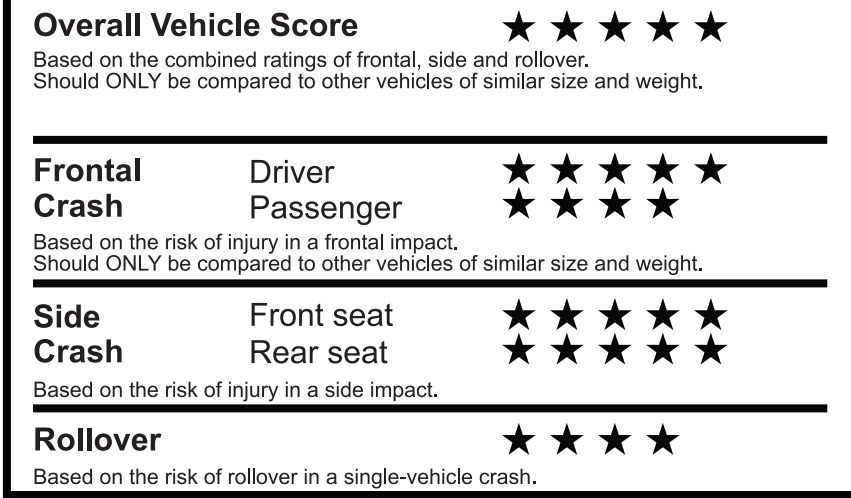

GOVERNMENT 5-STAR SAFETY RATINGS

Star ratings range from 1 to 5 stars (★★★★★), with 5 being the highest. Source: National Highway Traffic Safety Administration (NHTSA). www.safercar.gov or 1-888-327-4236

Download the Lincoln app
Connect your Lincoln with your phone*

Available Remote Features

- Remote Start, Lock and Unlock
- GPS Location
- Phone As A Key
- Vehicle Health Monitoring

More From the App

- Schedule Vehicle Service
- Set Preferred Dealer
- Access Lincoln Automotive Financial Services & Lincoln Access Rewards™
- Manage Over-The-Air Software Updates

THE LINCOLN APP, FORMERLY KNOWN AS LINCOLN WAY™ APP, IS COMPATIBLE WITH SELECT SMARTPHONE PLATFORMS. IS AVAILABLE VIA A DOWNLOAD. MESSAGE AND DATA RATES MAY APPLY. TERMS AND CONDITIONS APPLY. VISIT LINCOLN.COM FOR OUR PRIVACY NOTICE.
*Disclaimer: Remote features may vary by model. An activated vehicle modem, and the Lincoln app are required for remote features. Evolving technology/cellular networks/vehicle capability may limit or prevent functionality. The modem is active and sending vehicle data (e.g., diagnostics) to Lincoln. See in-vehicle Settings for connectivity options. Terms and conditions apply. Visit Lincoln.com for our privacy notice.

Lincoln Protect®

Insist on Lincoln Protect! The only extended service plan fully backed by Lincoln and honored at every Lincoln dealership in the U.S., Canada and Mexico. See your Lincoln dealer or visit www.LincolnOwner.com

WARNING: Operating, servicing and maintaining a passenger vehicle, pickup truck, van, or off-road vehicle can expose you to chemicals including engine exhaust, carbon monoxide, phthalates, and lead, which are known to the State of California to cause cancer and birth defects or other reproductive harm. To minimize exposure, avoid breathing exhaust, do not idle the engine except as necessary, service your vehicle in a well-ventilated area and wear gloves or wash your hands frequently when servicing your vehicle. For more information go to www.P65Warnings.ca.gov/passenger-vehicle.

LINCOLN AUTOMOTIVE FINANCIAL SERVICES

Get approved online at www.lincolnafsa.com

RAMP ONE	CD4C	CONVOY	TOTAL MSRP $74,945.00
RAMP TWO	ITEM #: 14-L31E O/T 2		
This label is affixed pursuant to the Federal Automobile Information Disclosure Act. Gasoline, License, and Title Fees, State and Local taxes are not included. Dealer installed options or accessories are not included unless listed above.			TF233 N RD32XX 630 000311 06 23 26

Scan The QR Code to get more details about this vehicle