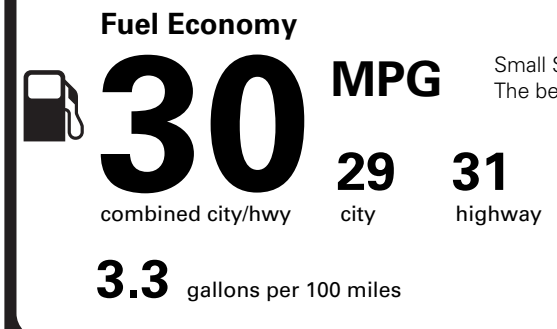

PRICE INFORMATION

BASE PRICE	\$63,595.00
TOTAL OPTIONS/OTHER	6,500.00
TOTAL VEHICLE & OPTIONS/OTHER	70,095.00
DESTINATION & DELIVERY	2,295.00

EPA DOT Fuel Economy and Environment

Gasoline Vehicle

Small SUVs range from 14 to 138 MPG. The best vehicle rates 146 MPGe.

You save \$250 in fuel costs over 5 years compared to the average new vehicle.

Annual fuel cost \$1,650

Actual results will vary for many reasons, including driving conditions and how you drive and maintain your vehicle. The average new vehicle gets 29 MPG and costs \$8,500 to fuel over 5 years. Cost estimates are based on 15,000 miles per year at \$3.30 per gallon. MPGe is miles per gasoline gallon equivalent. Vehicle emissions are a significant cause of climate change and smog.