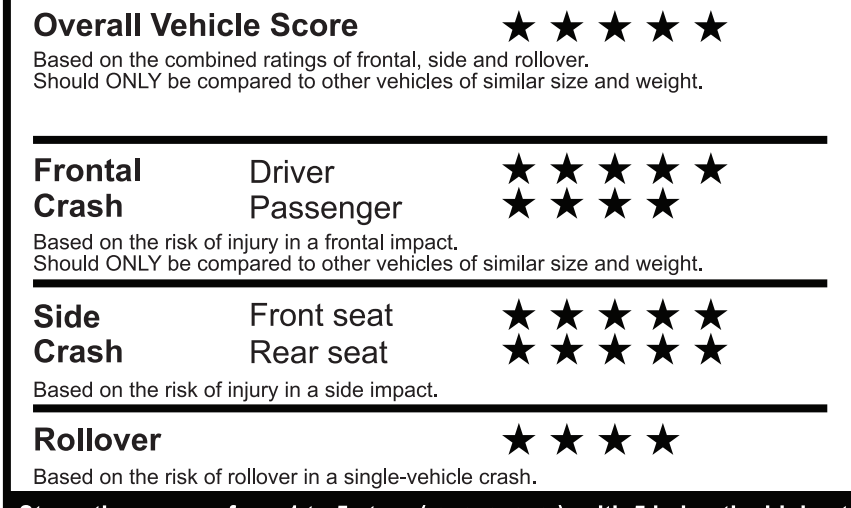

GOVERNMENT 5-STAR SAFETY RATINGS

Star ratings range from 1 to 5 stars (★★★★★), with 5 being the highest. Source: National Highway Traffic Safety Administration (NHTSA). www.safercar.gov or 1-888-327-4236

THE LINCOLN WAY™ APP
Your Dashboard of Services & Features

1. Download the Lincoln Way app* and you can:
2. Remotely start, lock and unlock your vehicle
   - Locate your vehicle and check approximate fuel range
   - Receive vehicle health alerts

The Lincoln Connect™ modem is active and sending vehicle data (e.g., diagnostics) to Lincoln. See in-vehicle Settings for connectivity options.

*Compatible with select smartphone platforms. Lincoln Connect service required (see App Terms for more information). Connected service and related feature functionality is subject to compatible AT&T-network availability. Evolving technology/cellular networks may affect functionality and availability, or continued provision of some features, prohibiting them from functioning. Message and data rates may apply. See your local Lincoln website for our privacy policy.

Lincoln Protect®

Insist on Lincoln Protect! The only extended service plan fully backed by Lincoln and honored at every Lincoln dealership in the U.S., Canada and Mexico. See your Lincoln dealer or visit www.LincolnOwner.com

WARNING: Operating, servicing and maintaining a passenger vehicle, pickup truck, van, or off-road vehicle can expose you to chemicals including engine exhaust, carbon monoxide, phthalates, and lead, which are known to the State of California to cause cancer and birth defects or other reproductive harm. To minimize exposure, avoid breathing exhaust, do not idle the engine except as necessary, service your vehicle in a well-ventilated area and wear gloves or wash your hands frequently when servicing your vehicle. For more information go to www.P65Warnings.ca.gov/passenger-vehicle.

LINCOLN AUTOMOTIVE FINANCIAL SERVICES
Get approved online at www.lincolnaf.com

RAMP ONE	CD4C	CONVOY	TOTAL MSRP $72,840.00
RAMP TWO	ITEM #: 14-L39P O/T 2		
This label is affixed pursuant to the Federal Automobile Information Disclosure Act. Gasoline, License, and Title Fees, State and Local taxes are not included. Dealer installed options or accessories are not included unless listed above.			TC273 N RD32XX 625 000308 03 27 26

Scan The QR Code to get more details about this vehicle