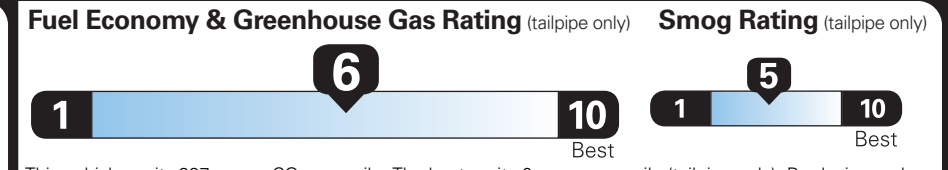

PRICE INFORMATION

BASE PRICE	\$63,595.00
TOTAL OPTIONS/OTHER	7,250.00
TOTAL VEHICLE & OPTIONS/OTHER	70,845.00
DESTINATION & DELIVERY	1,995.00

EPA DOT Fuel Economy and Environment

Gasoline Vehicle

Small SUVs range from 14 to 138 MPG. The best vehicle rates 146 MPGe.

You save \$250
in fuel costs over 5 years compared to the average new vehicle.

Annual fuel cost \$1,650

This vehicle emits 297 grams CO₂ per mile. The best emits 0 grams per mile (tailpipe only). Producing and distributing fuel also create emissions; learn more at fueleconomy.gov.