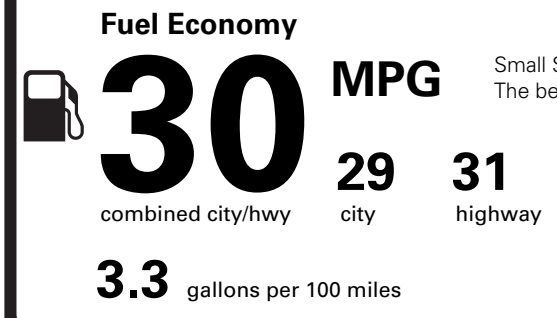

PRICE INFORMATION

BASE PRICE	\$63,595.00
TOTAL OPTIONS/OTHER	7,250.00
TOTAL VEHICLE & OPTIONS/OTHER	70,845.00
DESTINATION & DELIVERY	1,995.00

EPA DOT Fuel Economy and Environment

Gasoline Vehicle

Small SUVs range from 14 to 138 MPG. The best vehicle rates 146 MPGe.