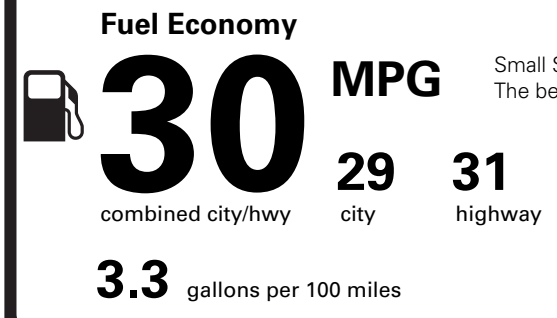

(MSRP)

(MSRP)

PRICE INFORMATION

BASE PRICE	\$63,595.00
TOTAL OPTIONS/OTHER	6,500.00
TOTAL VEHICLE & OPTIONS/OTHER	70,095.00
DESTINATION & DELIVERY	1,995.00

EPA DOT Fuel Economy and Environment

Gasoline Vehicle

Small SUVs range from 14 to 125 MPG. The best vehicle rates 146 MPGe.

You save \$250
in fuel costs over 5 years compared to the average new vehicle.

Annual fuel cost \$1,650

This vehicle emits 297 grams CO₂ per mile. The best emits 0 grams per mile (tailpipe only). Producing and distributing fuel also create emissions; learn more at fueleconomy.gov.