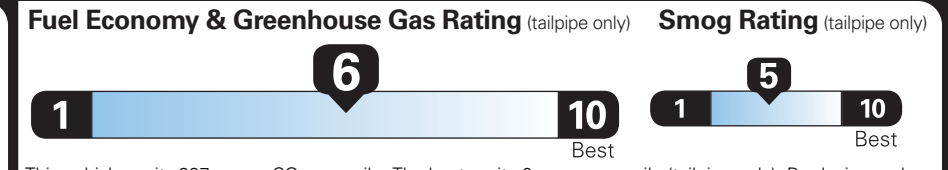

(MSRP)

(MSRP)

PRICE INFORMATION

BASE PRICE	\$63,595.00
TOTAL OPTIONS/OTHER	6,500.00
TOTAL VEHICLE & OPTIONS/OTHER	70,095.00
DESTINATION & DELIVERY	1,995.00

EPA DOT Fuel Economy and Environment

Gasoline Vehicle

Small SUVs range from 14 to 125 MPG. The best vehicle rates 146 MPGe.

You save \$250
in fuel costs over 5 years compared to the average new vehicle.

Annual fuel cost \$1,650

This vehicle emits 297 grams CO₂ per mile. The best emits 0 grams per mile (tailpipe only). Producing and distributing fuel also create emissions; learn more at fueleconomy.gov.