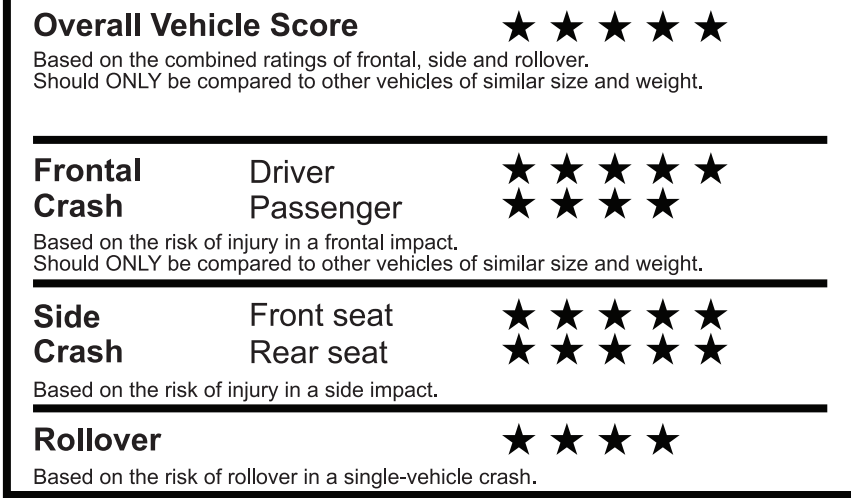

GOVERNMENT 5-STAR SAFETY RATINGS

Star ratings range from 1 to 5 stars (★★★★★), with 5 being the highest. Source: National Highway Traffic Safety Administration (NHTSA). www.safercar.gov or 1-888-327-4236

THE LINCOLN WAY™ APP
Your Dashboard of Services & Features

1. Download the Lincoln Way app* and you can:
2. Remotely start, lock and unlock your vehicle
   - Locate your vehicle and check approximate fuel range
   - Receive vehicle health alerts

The Lincoln Connect™ modem is active and sending vehicle data (e.g., diagnostics) to Lincoln. See in-vehicle Settings for connectivity options.

*Compatible with select smartphone platforms. Lincoln Connect service required (see App Terms for more information). Connected service and related feature functionality is subject to compatible AT&T-network availability. Evolving technology/cellular networks may affect functionality and availability, or continued provision of some features, prohibiting them from functioning. Message and data rates may apply. See your local Lincoln website for our privacy policy.

Insist on Lincoln Protect! The only extended service plan fully backed by Lincoln and honored at every Lincoln dealership in the U.S., Canada and Mexico. See your Lincoln dealer or visit www.LincolnOwner.com

WARNING: Operating, servicing and maintaining a passenger vehicle, pickup truck, van, or off-road vehicle can expose you to chemicals including engine exhaust, carbon monoxide, phthalates, and lead, which are known to the State of California to cause cancer and birth defects or other reproductive harm. To minimize exposure, avoid breathing exhaust, do not idle the engine except as necessary, service your vehicle in a well-ventilated area and wear gloves or wash your hands frequently when servicing your vehicle. For more information go to www.P65Warnings.ca.gov/passenger-vehicle.

LINCOLN AUTOMOTIVE FINANCIAL SERVICES
Get approved online at www.lincolnaf.com

RAMP ONE	CC44	CONVOY	TOTAL MSRP $72,090.00
RAMP TWO	ITEM #: 18-S23R O/T 2		
This label is affixed pursuant to the Federal Automobile Information Disclosure Act. Gasoline, License, and Title Fees, State and Local taxes are not included. Dealer installed options or accessories are not included unless listed above.			TA303 N RD82X 625 001075 01 30 26

Scan The QR Code to get more details about this vehicle