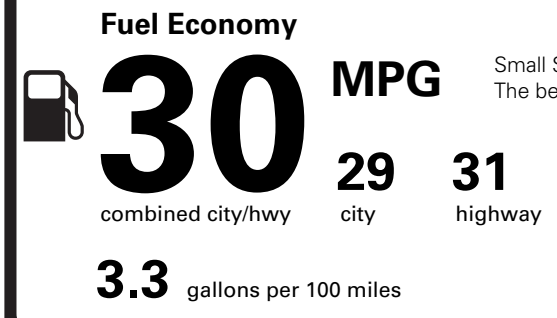

SAFETY/SECURITY

- ADVANCETRAC™ WITH RSC
- AIRBAGS-DUAL-STAGE FRONT
- AIRBAGS-SIDE IMPACT/SAFETY CANOPY SIDE AIR CURTAINS
- AUTO HIGH BEAMS
- PERIMETER ALARM
- PERSONAL SAFETY SYSTEM™
- PRE-COLLISION ASSIST W/AEB
- SOS POST-CRASH ALERT SYS™
- TIRE PRESSURE MONITOR SYS

WARRANTY

- 4YR/50K MILE WARRANTY
- 4YR/50K PICKUPDELIVERY SVC
- 6YR/70K MI POWERTRAIN WARR

INCLUDED ON THIS VEHICLE

EQUIPMENT GROUP 202A

- AUTO AIR REFRESH
- DIGITAL SCENT
- HANDS-FREE PWR LIFTGATE
- PANO VISTA ROOF W/POWER SHADE
- REAR HTD SEATS W/SWITCH CNTRL
- REVEL AUDIO SYS W/14 SPEAKERS
- POWER CONVERTER-110V
- CONN PKG: 4 YR INCL W/LNCN-AP

OPTIONAL EQUIPMENT/OTHER

- 2.0L GTDI FHEV 3,000.00
- JET APPEARANCE PACKAGE 3,500.00
- .P255/45R22 A/S TIRES
- .22 SATIN DRK LSTR W/SATIN CHR
- 50 STATE EMISSIONS NO CHARGE
- BLUECRUISE EQUIP:4YRS INCL NO CHARGE
- FRONT LICENSE PLATE BRACKET NO CHARGE

DEALER INSTALLED OPTIONS

- Cargo Accessories & Mat Packag 515.00

(MSRP)

(MSRP)

PRICE INFORMATION

BASE PRICE	$63,595.00
TOTAL OPTIONS/OTHER	7,015.00
TOTAL VEHICLE & OPTIONS/OTHER	70,610.00
DESTINATION & DELIVERY	1,995.00

EPA DOT Fuel Economy and Environment

Gasoline Vehicle

Small SUVs range from 14 to 138 MPG. The best vehicle rates 146 MPGe.

You save $250
in fuel costs over 5 years compared to the average new vehicle.

Annual fuel cost $1,650