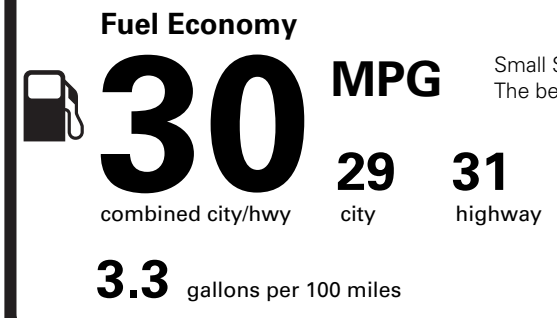

FUNCTIONAL

- 360 DEGREE CAMERA
- ADAPTIVE CRUISE CONTROL
- ADAPTIVE SUSPENSION
- BLIS W/CROSS-TRAFFIC ALERT
- INTELL ACCESS W/PUSH START
- LANE-KEEPING SYSTEM
- LINCOLN CONNECT™ -5G MODEM W/WIFI CAPABILITY
- LINCOLN CO-PILOT360@DR2.0
- LINCOLN DIG EXPERIENCE
- PHONE AS A KEY (PAAK)
- REAR PARKING SENSORS
- SECURICODE™ KEYLESS KEYPAD
- WIRELESS CHARGING PAD

SAFETY/SECURITY

- ADVANCETRAC™ WITH RSC
- AIRBAGS-DUAL-STAGE FRONT
- AIRBAGS-SIDE IMPACT/SAFETY CANOPY SIDE AIR CURTAINS
- AUTO HIGH BEAMS
- PERIMETER ALARM
- PERSONAL SAFETY SYSTEM™
- PRE-COLLISION ASSIST W/AEB
- SOS POST-CRASH ALERT SYS™
- TIRE PRESSURE MONITOR SYS

WARRANTY

- 4YR/50K MILE WARRANTY
- 4YR/50K PICKUPDELIVERY SVC
- 6YR/70K MI POWERTRAIN WARR

INCLUDED ON THIS VEHICLE

1. **EQUIPMENT GROUP 202A**
2. AUTO AIR REFRESH
   - DIGITAL SCENT
   - HANDS-FREE PWR LIFTGATE
   - PANO VISTA ROOF W/POWER SHADE
   - REAR HTD SEATS W/SWITCH CNTRL
   - REVEL AUDIO SYS W/14 SPEAKERS
   - POWER CONVERTER-110V
   - CONN PKG: 4 YR INCL W/LNCN-AP

OPTIONAL EQUIPMENT/OTHER

- 2.0L GTDI FHEV 3,000.00
- 50 STATE EMISSIONS NO CHARGE
- BLUECRUISE EQUIP:4YRS INCL NO CHARGE
- FRONT LICENSE PLATE BRACKET NO CHARGE

DEALER INSTALLED OPTIONS

- Cargo Accessories & Mat Packag 515.00

(MSRP)

(MSRP)

PRICE INFORMATION

BASE PRICE	$63,595.00
TOTAL OPTIONS/OTHER	3,515.00
TOTAL VEHICLE & OPTIONS/OTHER	67,110.00
DESTINATION & DELIVERY	1,995.00

EPA DOT Fuel Economy and Environment

Gasoline Vehicle

Small SUVs range from 14 to 138 MPG. The best vehicle rates 146 MPG.

You save $250
in fuel costs over 5 years compared to the average new vehicle.

Annual fuel cost $1,650