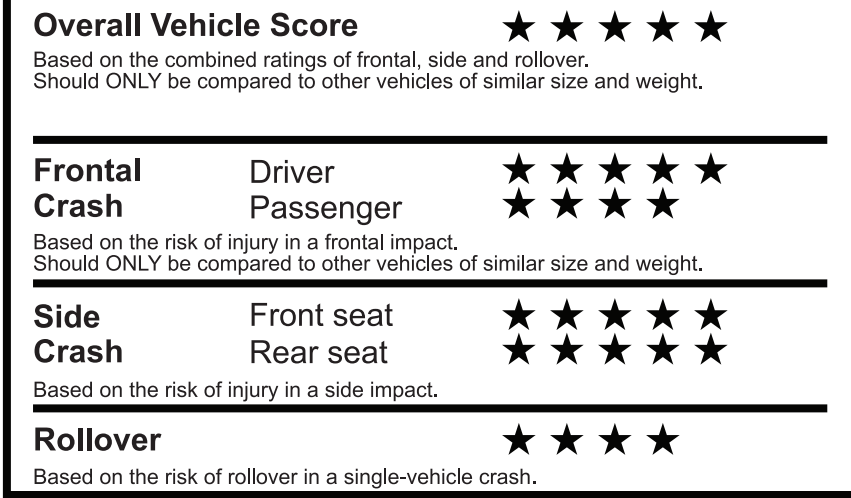

GOVERNMENT 5-STAR SAFETY RATINGS

Star ratings range from 1 to 5 stars (★★★★★), with 5 being the highest. Source: National Highway Traffic Safety Administration (NHTSA). www.safercar.gov or 1-888-327-4236

THE LINCOLN WAY™ APP
Your Dashboard of Services & Features

1. Download the Lincoln Way app* and you can:
2. Remotely start, lock and unlock your vehicle
   - Locate your vehicle and check approximate fuel range
   - Receive vehicle health alerts

The Lincoln Connect™ modem is active and sending vehicle data (e.g., diagnostics) to Lincoln. See in-vehicle Settings for connectivity options.

Insist on Lincoln Protect! The only extended service plan fully backed by Lincoln and honored at every Lincoln dealership in the U.S., Canada and Mexico. See your Lincoln dealer or visit www.LincolnOwner.com

WARNING: Operating, servicing and maintaining a passenger vehicle, pickup truck, van, or off-road vehicle can expose you to chemicals including engine exhaust, carbon monoxide, phthalates, and lead, which are known to the State of California to cause cancer and birth defects or other reproductive harm. To minimize exposure, avoid breathing exhaust, do not idle the engine except as necessary, service your vehicle in a well-ventilated area and wear gloves or wash your hands frequently when servicing your vehicle. For more information go to www.P65Warnings.ca.gov/passenger-vehicle.

LINCOLN AUTOMOTIVE FINANCIAL SERVICES
Get approved online at www.lincolnaf.com

RAMP ONE	CA6K	CONVOY	TOTAL MSRP $69,105.00
RAMP TWO	ITEM #: 63-2215 O/T 2		
This label is affixed pursuant to the Federal Automobile Information Disclosure Act. Gasoline, License, and Title Fees, State and Local taxes are not included. Dealer installed options or accessories are not included unless listed above.			TD273 N RD82X 625 000514 04 27 26

Scan The QR Code to get more details about this vehicle