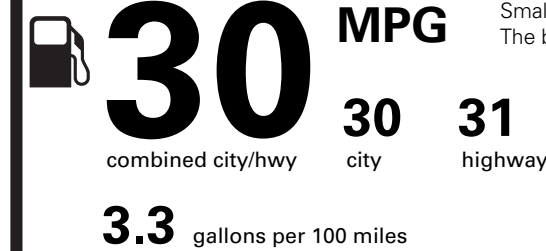

**EPA DOT Fuel Economy and Environment**

Gasoline Vehicle

**Fuel Economy**

Small SUVs range from 14 to 123 MPG. The best vehicle rates 140 MPGe.

**You save \$750**

**in fuel costs over 5 years** compared to the average new vehicle.