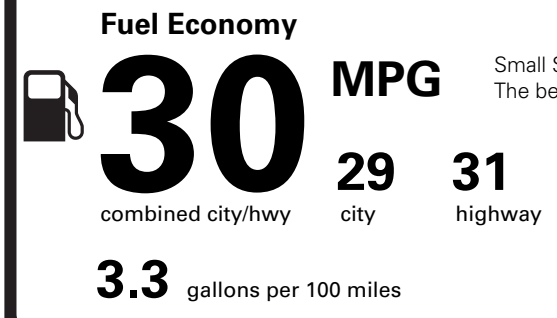

PRICE INFORMATION

BASE PRICE	\$63,595.00
TOTAL OPTIONS/OTHER	3,850.00
TOTAL VEHICLE & OPTIONS/OTHER	67,445.00
DESTINATION & DELIVERY	1,995.00

(MSRP)

EPA DOT Fuel Economy and Environment

Gasoline Vehicle

Small SUVs range from 14 to 138 MPG. The best vehicle rates 146 MPGe.