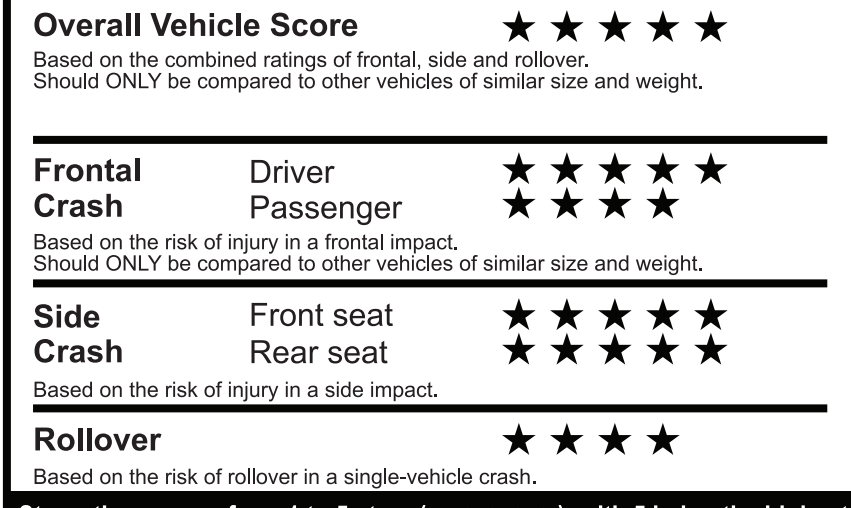

GOVERNMENT 5-STAR SAFETY RATINGS

Star ratings range from 1 to 5 stars (★★★★★), with 5 being the highest. Source: National Highway Traffic Safety Administration (NHTSA). www.safercar.gov or 1-888-327-4236

THE LINCOLN WAY™ APP
Your Dashboard of Services & Features

1. Download the Lincoln Way app* and you can:
2. Remotely start, lock and unlock your vehicle
   - Locate your vehicle and check approximate fuel range
   - Receive vehicle health alerts

The Lincoln Connect™ modem is active and sending vehicle data (e.g., diagnostics) to Lincoln. See in-vehicle Settings for connectivity options.

*Compatible with select smartphone platforms. Lincoln Connect service required (see App Terms for more information). Connected service and related feature functionality is subject to compatible AT&T-network availability. Evolving technology/cellular networks may affect functionality and availability, or continued provision of some features, prohibiting them from functioning. Message and data rates may apply. See your local Lincoln website for our privacy policy.

Insist on Lincoln Protect! The only extended service plan fully backed by Lincoln and honored at every Lincoln dealership in the U.S., Canada and Mexico. See your Lincoln dealer or visit www.LincolnOwner.com

WARNING: Operating, servicing and maintaining a passenger vehicle, pickup truck, van, or off-road vehicle can expose you to chemicals including engine exhaust, carbon monoxide, phthalates, and lead, which are known to the State of California to cause cancer and birth defects or other reproductive harm. To minimize exposure, avoid breathing exhaust, do not idle the engine except as necessary, service your vehicle in a well-ventilated area and wear gloves or wash your hands frequently when servicing your vehicle. For more information go to www.P65Warnings.ca.gov/passenger-vehicle.

LINCOLN AUTOMOTIVE FINANCIAL SERVICES
Get approved online at www.lincolnaf.com

RAMP ONE	CA2K	CONVOY	TOTAL MSRP $69,440.00
RAMP TWO	ITEM #: 43-S66R O/T 2		
This label is affixed pursuant to the Federal Automobile Information Disclosure Act. Gasoline, License, and Title Fees, State and Local taxes are not included. Dealer installed options or accessories are not included unless listed above.			TC303 N RD82X 625 000910 03 30 26

Scan The QR Code to get more details about this vehicle