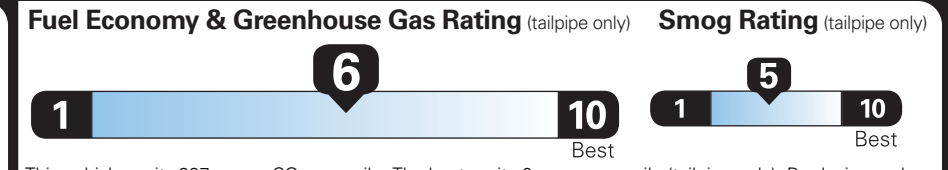

PRICE INFORMATION

BASE PRICE	\$63,595.00
TOTAL OPTIONS/OTHER	3,850.00
TOTAL VEHICLE & OPTIONS/OTHER	67,445.00
DESTINATION & DELIVERY	1,995.00

(MSRP)

EPA DOT Fuel Economy and Environment

Gasoline Vehicle

Small SUVs range from 14 to 138 MPG. The best vehicle rates 146 MPGe.

You save \$250
in fuel costs over 5 years compared to the average new vehicle.

Annual fuel cost \$1,650

This vehicle emits 297 grams CO₂ per mile. The best emits 0 grams per mile (tailpipe only). Producing and distributing fuel also create emissions; learn more at fueleconomy.gov.