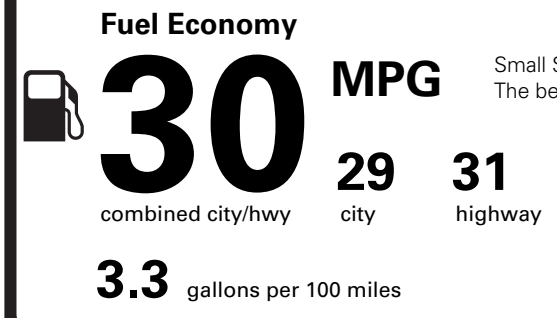

SAFETY/SECURITY

- ADVANCETRAC™ WITH RSC
- AIRBAGS-DUAL-STAGE FRONT
- AIRBAGS-SIDE IMPACT/SAFETY CANOPY SIDE AIR CURTAINS
- AUTO HIGH BEAMS
- PERIMETER ALARM
- PERSONAL SAFETY SYSTEM™
- PRE-COLLISION ASSIST W/AEB
- SOS POST-CRASH ALERT SYS™
- TIRE PRESSURE MONITOR SYS

WARRANTY

- 4YR/50K MILE WARRANTY
- 4YR/50K PICKUPDELIVERY SVC
- 6YR/70K MI POWERTRAIN WARR

INCLUDED ON THIS VEHICLE

(MSRP)

1. **EQUIPMENT GROUP 203A**
   •AUTO AIR REFRESH
   •DIGITAL SCENT
   •HANDS-FREE PWR LIFTGATE
   •PANO VISTA ROOF W/POWER SHADE
   •PERF POS PWR 24-WAY W/ACT MOT
   •REAR HTD SEATS W/SWITCH CNTRL
   •REVEL ULTIMA 3D 28-SPEAKERS
   •POWER CONVERTER-110V
   •CONN PKG: 4 YR INCL W/LNCN-AP

4,455.00

OPTIONAL EQUIPMENT/OTHER

- 2.0L GTDI FHEV
  50 STATE EMISSIONS
  BLUECRUISE EQUIP:4YRS INCL
  FRONT LICENSE PLATE BRACKET

3,000.00
NO CHARGE
NO CHARGE
NO CHARGE

DEALER INSTALLED OPTIONS

1. Cargo Accessories & Mat Packag

515.00

PRICE INFORMATION

BASE PRICE	$63,595.00
TOTAL OPTIONS/OTHER	7,970.00
TOTAL VEHICLE & OPTIONS/OTHER	71,565.00
DESTINATION & DELIVERY	1,995.00

EPA DOT Fuel Economy and Environment

Gasoline Vehicle

Small SUVs range from 14 to 138 MPG. The best vehicle rates 146 MPGe.

You save $250
in fuel costs over 5 years compared to the average new vehicle.

Annual fuel cost $1,650