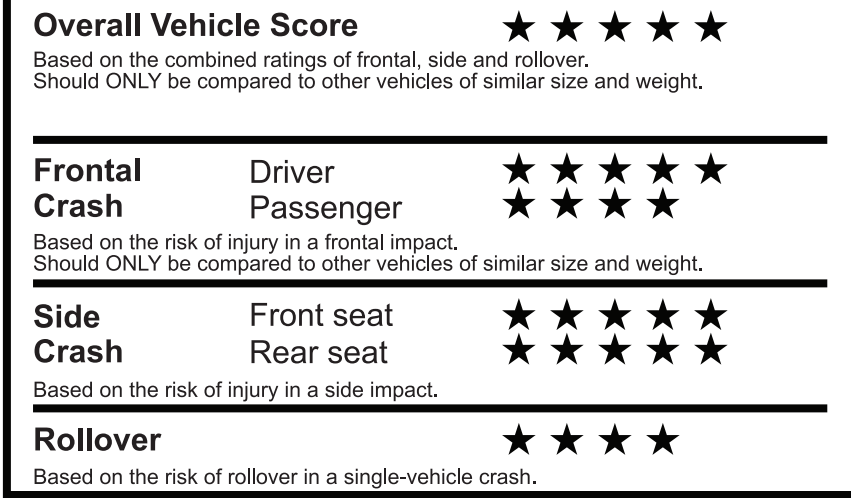

GOVERNMENT 5-STAR SAFETY RATINGS

Star ratings range from 1 to 5 stars (★★★★★), with 5 being the highest. Source: National Highway Traffic Safety Administration (NHTSA). www.safercar.gov or 1-888-327-4236

THE LINCOLN WAY™ APP
Your Dashboard of Services & Features

1. Download the Lincoln Way app* and you can:
2. Remotely start, lock and unlock your vehicle
   - Locate your vehicle and check approximate fuel range
   - Receive vehicle health alerts

The Lincoln Connect™ modem is active and sending vehicle data (e.g., diagnostics) to Lincoln. See in-vehicle Settings for connectivity options.

Lincoln Protect®

Insist on Lincoln Protect! The only extended service plan fully backed by Lincoln and honored at every Lincoln dealership in the U.S., Canada and Mexico. See your Lincoln dealer or visit www.LincolnOwner.com

WARNING: Operating, servicing and maintaining a passenger vehicle, pickup truck, van, or off-road vehicle can expose you to chemicals including engine exhaust, carbon monoxide, phthalates, and lead, which are known to the State of California to cause cancer and birth defects or other reproductive harm. To minimize exposure, avoid breathing exhaust, do not idle the engine except as necessary, service your vehicle in a well-ventilated area and wear gloves or wash your hands frequently when servicing your vehicle. For more information go to www.P65Warnings.ca.gov/passenger-vehicle.

LINCOLN AUTOMOTIVE FINANCIAL SERVICES
Get approved online at www.lincolnaf.com

RAMP ONE	CA6K	CONVOY	TOTAL MSRP $73,560.00
RAMP TWO	ITEM #: 63-2303 O/T 2		
This label is affixed pursuant to the Federal Automobile Information Disclosure Act. Gasoline, License, and Title Fees, State and Local taxes are not included. Dealer installed options or accessories are not included unless listed above.			TC303 N RD82X 625 000231 03 30 26

Scan The QR Code to get more details about this vehicle