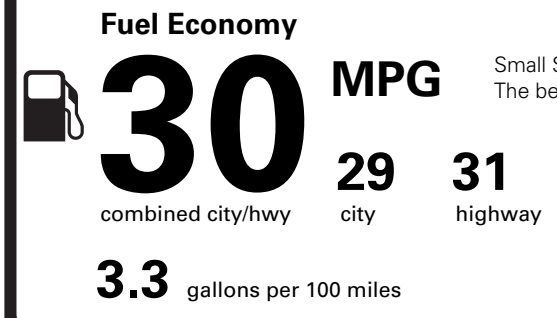

SAFETY/SECURITY

- ADVANCETRAC™ WITH RSC
- AIRBAGS-DUAL-STAGE FRONT
- AIRBAGS-SIDE IMPACT/SAFETY CANOPY SIDE AIR CURTAINS
- AUTO HIGH BEAMS
- PERIMETER ALARM
- PERSONAL SAFETY SYSTEM™
- PRE-COLLISION ASSIST W/AEB
- SOS POST-CRASH ALERT SYS™
- TIRE PRESSURE MONITOR SYS

WARRANTY

- 4YR/50K MILE WARRANTY
- 4YR/50K PICKUPDELIVERY SVC
- 6YR/70K MI POWERTRAIN WARR

INCLUDED ON THIS VEHICLE

(MSRP)

1. **EQUIPMENT GROUP 203A** 4,455.00
2. AUTO AIR REFRESH
   - DIGITAL SCENT
   - HANDS-FREE PWR LIFTGATE
   - PANO VISTA ROOF W/POWER SHADE
   - PERF POS PWR 24-WAY W/ACT MOT
   - REAR HTD SEATS W/SWITCH CNTRL
   - REVEL ULTIMA 3D 28-SPEAKERS
   - POWER CONVERTER-110V
   - CONN PKG: 4 YR INCL W/LNCN-AP

OPTIONAL EQUIPMENT/OTHER

1. 2026 MODEL YEAR
2. WHITE PLATINUM MET 3C 750.00
   - 2.0L GTDI FHEV 3,000.00
   - JET APPEARANCE PACKAGE 3,500.00
   - .P255/45R22 A/S TIRES
   - .22 SATIN DRK LSTR W/SATIN CHR
   - 50 STATE EMISSIONS NO CHARGE
   - BLUECRUISE EQUIP:4YRS INCL NO CHARGE
   - FRONT LICENSE PLATE BRACKET NO CHARGE

PRICE INFORMATION

BASE PRICE	$63,595.00
TOTAL OPTIONS/OTHER	11,705.00
TOTAL VEHICLE & OPTIONS/OTHER	75,300.00
DESTINATION & DELIVERY	1,995.00

EPA DOT Fuel Economy and Environment

Gasoline Vehicle

Small SUVs range from 14 to 125 MPG. The best vehicle rates 146 MPGe.

You save $250 in fuel costs over 5 years compared to the average new vehicle.

Annual fuel cost $1,650