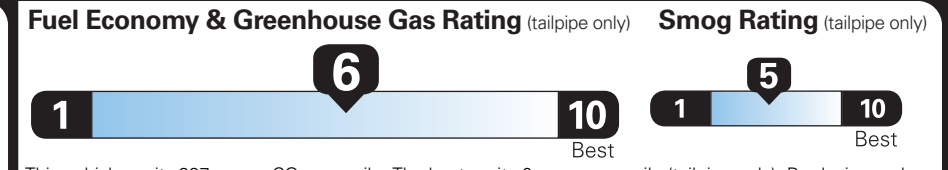

This vehicle emits 297 grams CO₂ per mile. The best emits 0 grams per mile (tailpipe only). Producing and distributing fuel also create emissions; learn more at fueleconomy.gov.

Actual results will vary for many reasons, including driving conditions and how you drive and maintain your vehicle. The average new vehicle gets 29 MPG and costs $8,500 to fuel over 5 years. Cost estimates are based on 15,000 miles per year at $3.30 per gallon. MPG is miles per gasoline gallon equivalent. Vehicle emissions are a significant cause of climate change and smog.

fueleconomy.gov

Calculate personalized estimates and compare vehicles