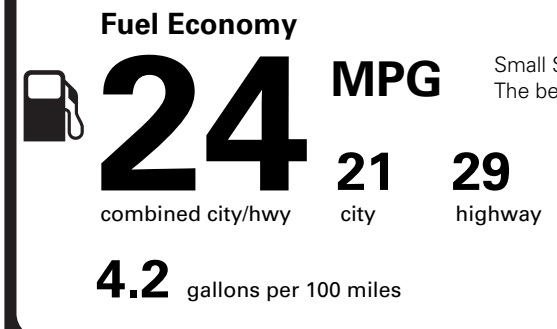

PRICE INFORMATION

BASE PRICE	\$53,995.00
TOTAL OPTIONS/OTHER	7,200.00
TOTAL VEHICLE & OPTIONS/OTHER	61,195.00
DESTINATION & DELIVERY	1,995.00

EPA DOT Fuel Economy and Environment

Gasoline Vehicle

Small SUVs range from 14 to 125 MPG. The best vehicle rates 146 MPGe.

You spend \$1,750 more in fuel costs over 5 years compared to the average new vehicle.

Annual fuel cost \$2,050

Actual results will vary for many reasons, including driving conditions and how you drive and maintain your vehicle. The average new vehicle gets 29 MPG and costs \$8,500 to fuel over 5 years. Cost estimates are based on 15,000 miles per year at \$3.30 per gallon. MPGe is miles per gasoline gallon equivalent. Vehicle emissions are a significant cause of climate change and smog.