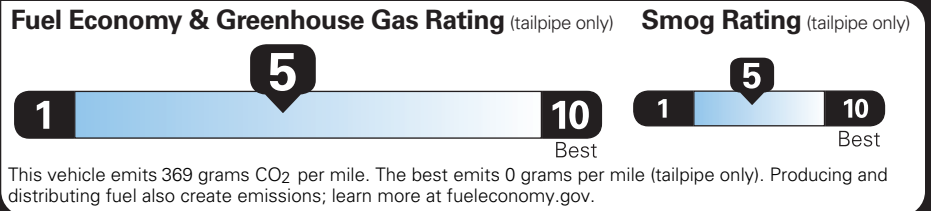

Actual results will vary for many reasons, including driving conditions and how you drive and maintain your vehicle. The average new vehicle gets 29 MPG and costs $8,500 to fuel over 5 years. Cost estimates are based on 15,000 miles per year at $3.30 per gallon. MPGe is miles per gasoline gallon equivalent. Vehicle emissions are a significant cause of climate change and smog.

fueleconomy.gov

Calculate personalized estimates and compare vehicles