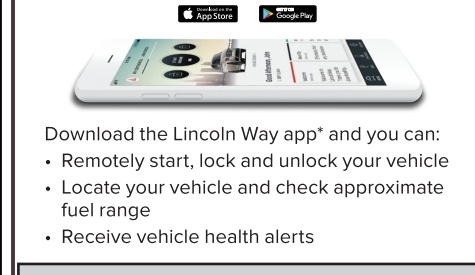

fueleconomy.gov

Calculate personalized estimates and compare vehicles

GOVERNMENT 5-STAR SAFETY RATINGS

Star ratings range from 1 to 5 stars (★★★★★), with 5 being the highest. Source: National Highway Traffic Safety Administration (NHTSA). www.safercar.gov or 1-888-327-4236

THE LINCOLN WAY™ APP
Your Dashboard of Services & Features

The Lincoln Connect™ modem is active and sending vehicle data (e.g., diagnostics) to Lincoln. See in-vehicle Settings for connectivity options.