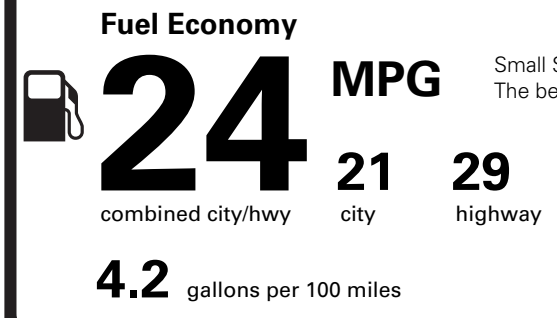

750.00
1,000.00
450.00
NO CHARGE
NO CHARGE
NO CHARGE

PRICE INFORMATION

BASE PRICE	\$53,995.00
TOTAL OPTIONS/OTHER	7,200.00
TOTAL VEHICLE & OPTIONS/OTHER	61,195.00
DESTINATION & DELIVERY	1,995.00

(MSRP)

EPA DOT Fuel Economy and Environment

Gasoline Vehicle

Small SUVs range from 14 to 138 MPG. The best vehicle rates 146 MPGe.

You spend \$1,750 more in fuel costs over 5 years compared to the average new vehicle.

Annual fuel cost \$2,050

Actual results will vary for many reasons, including driving conditions and how you drive and maintain your vehicle. The average new vehicle gets 29 MPG and costs \$8,500 to fuel over 5 years. Cost estimates are based on 15,000 miles per year at \$3.30 per gallon. MPGe is miles per gasoline gallon equivalent. Vehicle emissions are a significant cause of climate change and smog.