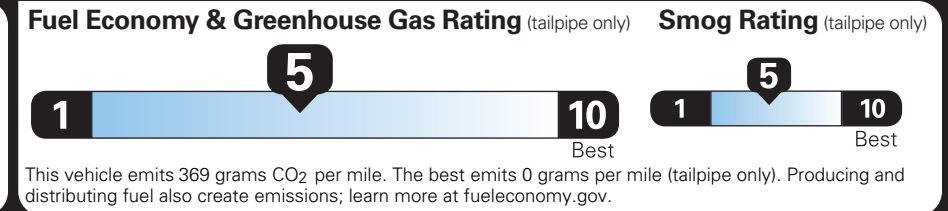

750.00
1,000.00
450.00
NO CHARGE
NO CHARGE
NO CHARGE

PRICE INFORMATION

BASE PRICE	\$53,995.00
TOTAL OPTIONS/OTHER	7,200.00
TOTAL VEHICLE & OPTIONS/OTHER	61,195.00
DESTINATION & DELIVERY	1,995.00

(MSRP)

EPA DOT Fuel Economy and Environment

Gasoline Vehicle

Small SUVs range from 14 to 138 MPG. The best vehicle rates 146 MPGe.

You spend \$1,750 more in fuel costs over 5 years compared to the average new vehicle.

Annual fuel cost \$2,050

Actual results will vary for many reasons, including driving conditions and how you drive and maintain your vehicle. The average new vehicle gets 29 MPG and costs \$8,500 to fuel over 5 years. Cost estimates are based on 15,000 miles per year at \$3.30 per gallon. MPGe is miles per gasoline gallon equivalent. Vehicle emissions are a significant cause of climate change and smog.