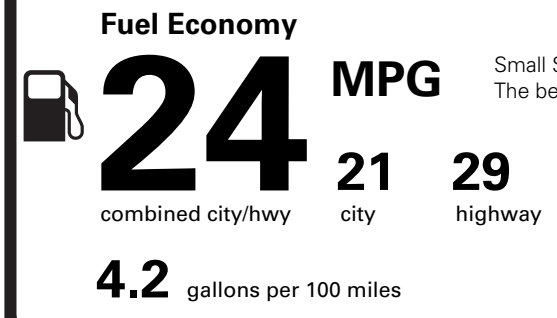

PRICE INFORMATION

BASE PRICE	\$53,995.00
TOTAL OPTIONS/OTHER	6,200.00
TOTAL VEHICLE & OPTIONS/OTHER	60,195.00
DESTINATION & DELIVERY	1,995.00

EPA DOT Fuel Economy and Environment

Gasoline Vehicle

You spend \$1,750 more in fuel costs over 5 years compared to the average new vehicle.