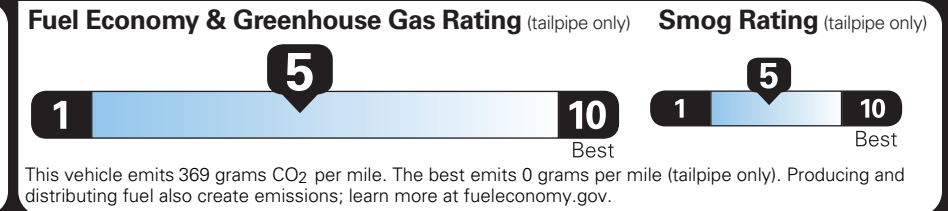

TE273 N RD82X 630 000219 05 27 26

EPA DOT Fuel Economy and Environment

Gasoline Vehicle

You spend \$1,750 more in fuel costs over 5 years compared to the average new vehicle.

Annual fuel cost \$2,050

Actual results will vary for many reasons, including driving conditions and how you drive and maintain your vehicle. The average new vehicle gets 29 MPG and costs \$8,500 to fuel over 5 years. Cost estimates are based on 15,000 miles per year at \$3.30 per gallon. MPGe is miles per gasoline gallon equivalent. Vehicle emissions are a significant cause of climate change and smog.