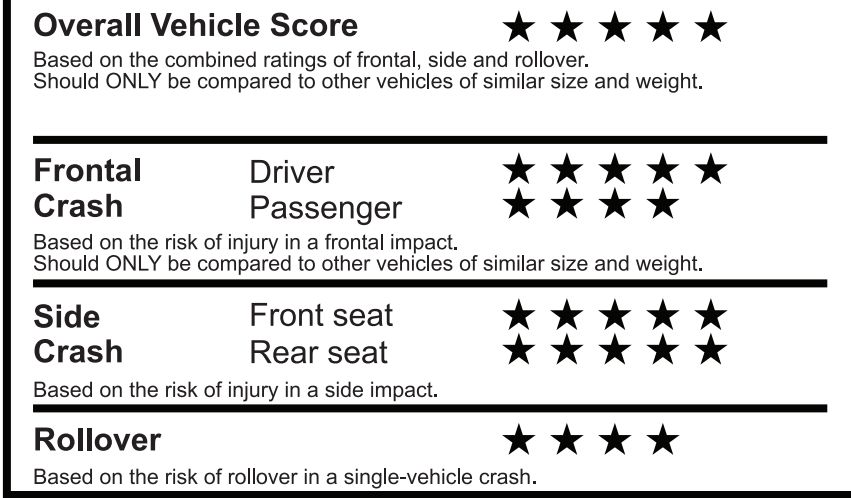

fueleconomy.gov

Calculate personalized estimates and compare vehicles

Smartphone QR Code™

GOVERNMENT 5-STAR SAFETY RATINGS

Star ratings range from 1 to 5 stars (★★★★★), with 5 being the highest. Source: National Highway Traffic Safety Administration (NHTSA). www.safercar.gov or 1-888-327-4236