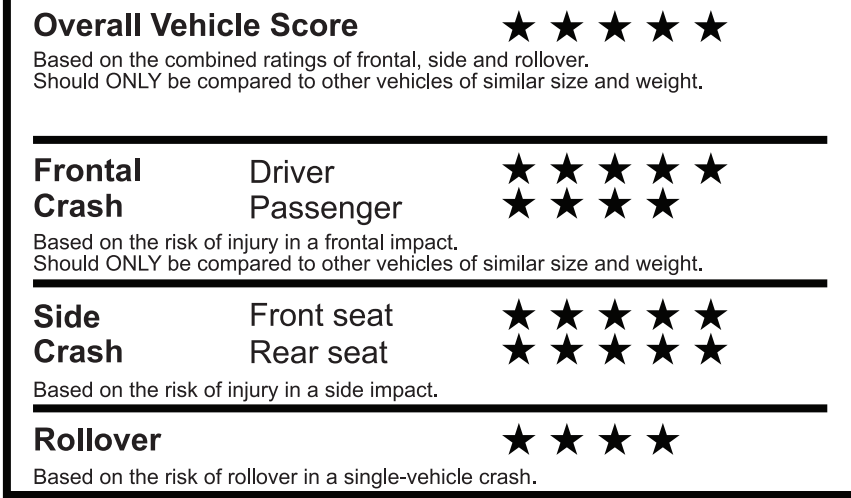

GOVERNMENT 5-STAR SAFETY RATINGS

Star ratings range from 1 to 5 stars (★ ★ ★ ★ ★), with 5 being the highest. Source: National Highway Traffic Safety Administration (NHTSA). www.safercar.gov or 1-888-327-4236

5LMPJ8JA8TJ050623

WARNING: Operating, servicing and maintaining a passenger vehicle, pickup truck, van, or off-road vehicle can expose you to chemicals including engine exhaust, carbon monoxide, phthalates, and lead, which are known to the State of California to cause cancer and birth defects or other reproductive harm. To minimize exposure, avoid breathing exhaust, do not idle the engine except as necessary, service your vehicle in a well-ventilated area and wear gloves or wash your hands frequently when servicing your vehicle. For more information go to www.P65Warnings.ca.gov/passenger-vehicle.

THE LINCOLN WAY™ APP

1. Download the Lincoln Way app* and you can:
2. Remotely start, lock and unlock your vehicle
   - Locate your vehicle and check approximate fuel range
   - Receive vehicle health alerts

The Lincoln Connect™ modem is active and sending vehicle data (e.g., diagnostics) to Lincoln. See in-vehicle Settings for connectivity options.

*Compatible with select smartphone platforms. Lincoln Connect service required (see App Terms for more information). Connected service and related feature functionality is subject to compatible AT&T-network availability. Evolving technology/cellular networks may affect functionality and availability, or continued provision of some features, prohibiting them from functioning. Message and data rates may apply. See your local Lincoln website for our privacy policy.

Lincoln Protect®

Insist on Lincoln Protect! The only extended service plan fully backed by Lincoln and honored at every Lincoln dealership in the U.S., Canada and Mexico. See your Lincoln dealer or visit www.LincolnOwner.com

LINCOLN AUTOMOTIVE FINANCIAL SERVICES

Get approved online at www.lincolnaf.com