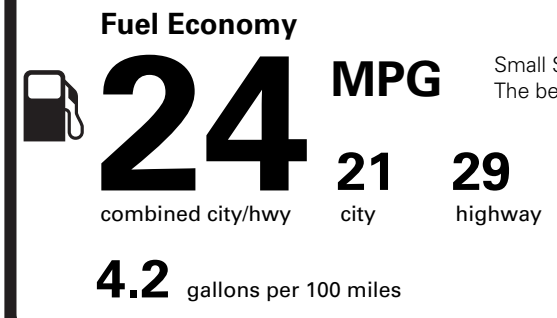

TD273 N RD32X 625 000276 04 27 26

EPA DOT Fuel Economy and Environment

Gasoline Vehicle

You spend \$1,750 more in fuel costs over 5 years compared to the average new vehicle.

Annual fuel cost \$2,050

This vehicle emits 369 grams CO₂ per mile. The best emits 0 grams per mile (tailpipe only). Producing and distributing fuel also create emissions; learn more at fueleconomy.gov.