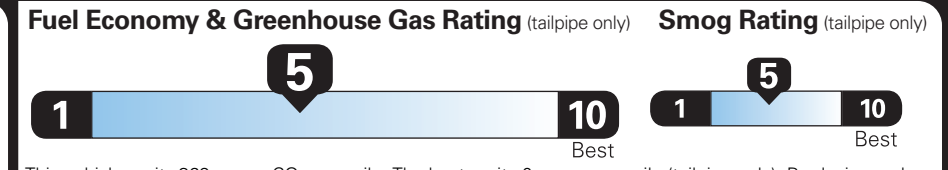

TD273 N RD32X 625 000276 04 27 26

EPA DOT Fuel Economy and Environment

Gasoline Vehicle

You spend \$1,750 more in fuel costs over 5 years compared to the average new vehicle.

Annual fuel cost \$2,050

This vehicle emits 369 grams CO₂ per mile. The best emits 0 grams per mile (tailpipe only). Producing and distributing fuel also create emissions; learn more at fueleconomy.gov.