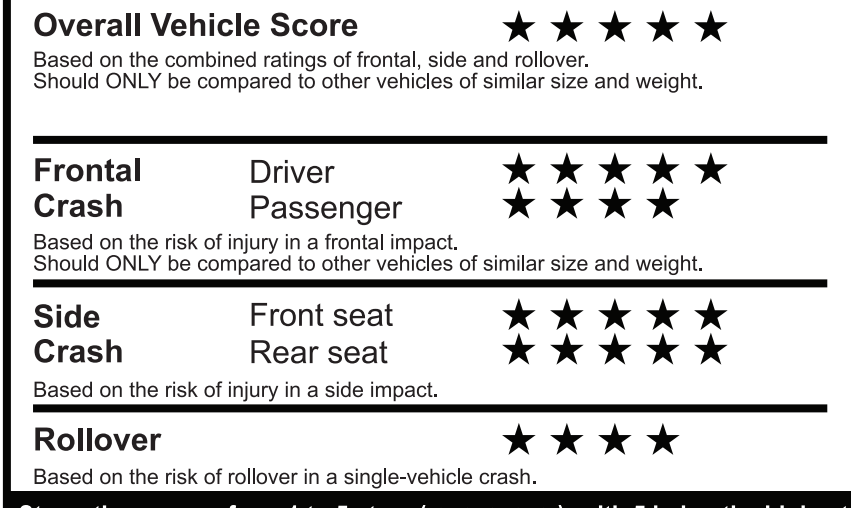

GOVERNMENT 5-STAR SAFETY RATINGS

Star ratings range from 1 to 5 stars (★★★★★), with 5 being the highest. Source: National Highway Traffic Safety Administration (NHTSA). www.safercar.gov or 1-888-327-4236

THE LINCOLN WAY™ APP

- Download the Lincoln Way app* and you can:
  - Remotely start, lock and unlock your vehicle
  - Locate your vehicle and check approximate fuel range
  - Receive vehicle health alerts

The Lincoln Connect™ modem is active and sending vehicle data (e.g., diagnostics) to Lincoln. See in-vehicle Settings for connectivity options.

*Compatible with select smartphone platforms. Lincoln Connect service required (see App Terms for more information). Connected service and related feature functionality is subject to compatible AT&T-network availability. Evolving technology/cellular networks may affect functionality and availability, or continued provision of some features, prohibiting them from functioning. Message and data rates may apply. See your local Lincoln website for our privacy policy.

Lincoln Protect®

Insist on Lincoln Protect! The only extended service plan fully backed by Lincoln and honored at every Lincoln dealership in the U.S., Canada and Mexico. See your Lincoln dealer or visit www.LincolnOwner.com

WARNING: Operating, servicing and maintaining a passenger vehicle, pickup truck, van, or off-road vehicle can expose you to chemicals including engine exhaust, carbon monoxide, phthalates, and lead, which are known to the State of California to cause cancer and birth defects or other reproductive harm. To minimize exposure, avoid breathing exhaust, do not idle the engine except as necessary, service your vehicle in a well-ventilated area and wear gloves or wash your hands frequently when servicing your vehicle. For more information go to www.P65Warnings.ca.gov/passenger-vehicle.

LINCOLN AUTOMOTIVE FINANCIAL SERVICES
Get approved online at www.lincolnaf.com

RAMP ONE	CA6K	CONVOY	TOTAL MSRP $62,705.00
RAMP TWO	ITEM #: 63-1217 O/T 2		
This label is affixed pursuant to the Federal Automobile Information Disclosure Act. Gasoline, License, and Title Fees, State and Local taxes are not included. Dealer installed options or accessories are not included unless listed above.			TC303 N RD82X 625 000118 03 30 26

Scan The QR Code to get more details about this vehicle