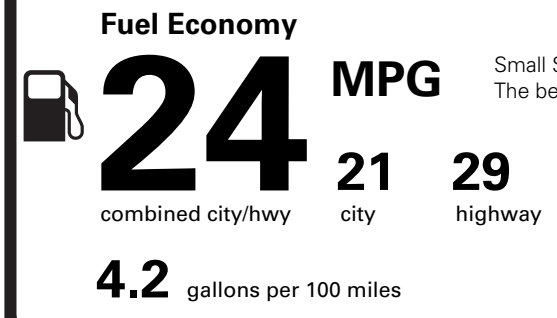

(MSRP)

5,000.00

OPTIONAL EQUIPMENT/OTHER

- 2026 MODEL YEAR
- WHITE PLATINUM MET 3C 750.00
- JET APPEARANCE PACKAGE 3,500.00
- .20" BRT MCH ALUM W/PNTD PCKTS
- .P255/55R20 A/S TIRES
- 18" MINI SPARE WHEEL AND TIRE 450.00
- 50 STATE EMISSIONS NO CHARGE
- BLUECRUISE EQUIP:4YRS INCL NO CHARGE
- FRONT LICENSE PLATE BRACKET NO CHARGE

PRICE INFORMATION

BASE PRICE	\$53,995.00
TOTAL OPTIONS/OTHER	9,700.00
TOTAL VEHICLE & OPTIONS/OTHER	63,695.00
DESTINATION & DELIVERY	1,995.00

EPA DOT Fuel Economy and Environment

Gasoline Vehicle

You spend \$1,750 more in fuel costs over 5 years compared to the average new vehicle.