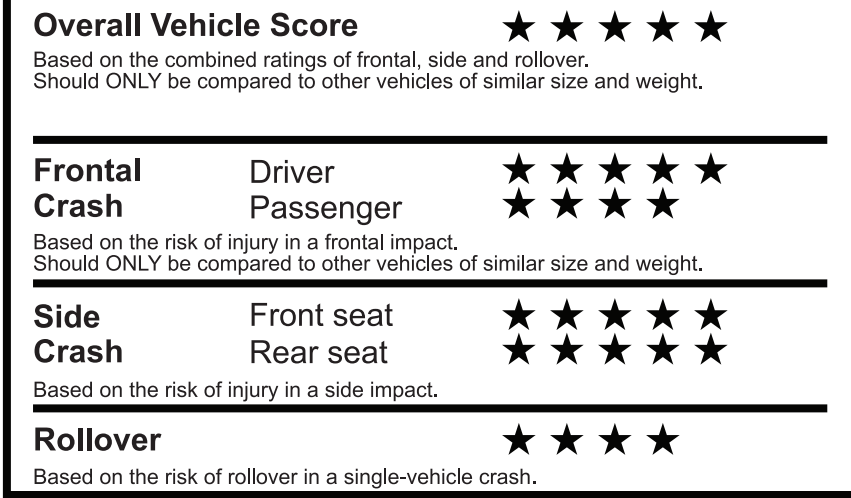

GOVERNMENT 5-STAR SAFETY RATINGS

Star ratings range from 1 to 5 stars (★★★★★), with 5 being the highest. Source: National Highway Traffic Safety Administration (NHTSA). www.safercar.gov or 1-888-327-4236

Download the Lincoln app
Connect your Lincoln with your phone*

Available Remote Features

- Remote Start, Lock and Unlock
- GPS Location
- Phone As A Key
- Vehicle Health Monitoring

More From the App

- Schedule Vehicle Service
- Set Preferred Dealer
- Access Lincoln Automotive Financial Services & Lincoln Access Rewards™
- Manage Over-The-Air Software Updates

THE LINCOLN APP, FORMERLY KNOWN AS LINCOLN WAY™ APP, IS COMPATIBLE WITH SELECT SMARTPHONE PLATFORMS. IS AVAILABLE VIA A DOWNLOAD. MESSAGE AND DATA RATES MAY APPLY. TERMS AND CONDITIONS APPLY. VISIT LINCOLN.COM FOR OUR PRIVACY NOTICE.

*Disclaimer: Remote features may vary by model. An activated vehicle modem, and the Lincoln app are required for remote features. Evolving technology/cellular networks/vehicle capability may limit or prevent functionality. The modem is active and sending vehicle data (e.g., diagnostics) to Lincoln. See in-vehicle Settings for connectivity options. Terms and conditions apply. Visit Lincoln.com for our privacy notice.

Lincoln Protect®

Insist on Lincoln Protect! The only extended service plan fully backed by Lincoln and honored at every Lincoln dealership in the U.S., Canada and Mexico. See your Lincoln dealer or visit www.LincolnOwner.com

WARNING: Operating, servicing and maintaining a passenger vehicle, pickup truck, van, or off-road vehicle can expose you to chemicals including engine exhaust, carbon monoxide, phthalates, and lead, which are known to the State of California to cause cancer and birth defects or other reproductive harm. To minimize exposure, avoid breathing exhaust, do not idle the engine except as necessary, service your vehicle in a well-ventilated area and wear gloves or wash your hands frequently when servicing your vehicle. For more information go to www.P65Warnings.ca.gov/passenger-vehicle.

LINCOLN AUTOMOTIVE FINANCIAL SERVICES

Get approved online at www.lincolnafcs.com

RAMP ONE	CD4C	CONVOY	TOTAL MSRP $62,490.00
RAMP TWO	ITEM #: 14-L25E O/T 2		
This label is affixed pursuant to the Federal Automobile Information Disclosure Act. Gasoline, License, and Title Fees, State and Local taxes are not included. Dealer installed options or accessories are not included unless listed above.			TF233 N RD32XX 630 000287 06 23 26

Scan The QR Code to get more details about this vehicle