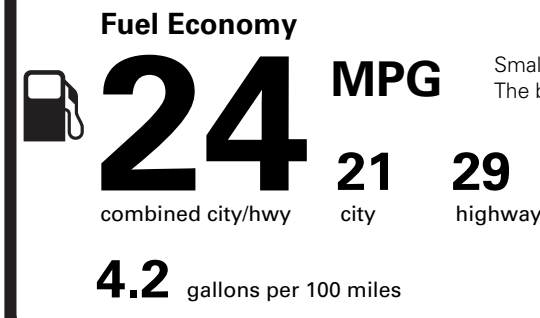

(MSRP)

5,000.00

OPTIONAL EQUIPMENT/OTHER

- 2026 MODEL YEAR
- WHITE PLATINUM MET 3C
- 18" MINI SPARE WHEEL AND TIRE
- 50 STATE EMISSIONS
- BLUECRUISE EQUIP:4YRS INCL
- FRONT LICENSE PLATE BRACKET

750.00
450.00
NO CHARGE
NO CHARGE
NO CHARGE

PRICE INFORMATION

BASE PRICE	\$53,995.00
TOTAL OPTIONS/OTHER	6,200.00
TOTAL VEHICLE & OPTIONS/OTHER DESTINATION & DELIVERY	60,195.00
	2,295.00

EPA DOT Fuel Economy and Environment

Gasoline Vehicle

Small SUVs range from 14 to 138 MPG. The best vehicle rates 146 MPG.