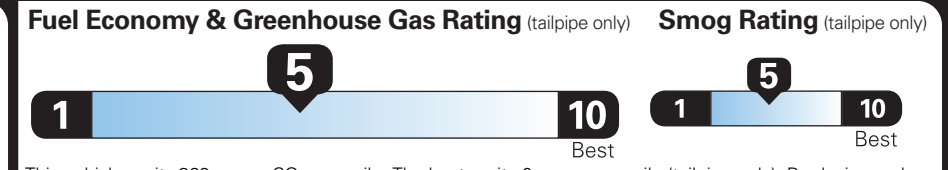

(MSRP)

5,000.00

OPTIONAL EQUIPMENT/OTHER

- 2026 MODEL YEAR
- WHITE PLATINUM MET 3C
- 18" MINI SPARE WHEEL AND TIRE
- 50 STATE EMISSIONS
- BLUECRUISE EQUIP:4YRS INCL
- FRONT LICENSE PLATE BRACKET

750.00
450.00
NO CHARGE
NO CHARGE
NO CHARGE

PRICE INFORMATION

BASE PRICE	\$53,995.00
TOTAL OPTIONS/OTHER	6,200.00
TOTAL VEHICLE & OPTIONS/OTHER DESTINATION & DELIVERY	60,195.00
	2,295.00

EPA DOT Fuel Economy and Environment

Gasoline Vehicle

Small SUVs range from 14 to 138 MPG. The best vehicle rates 146 MPG.

You spend \$1,750 more in fuel costs over 5 years compared to the average new vehicle.

Annual fuel cost \$2,050

This vehicle emits 369 grams CO₂ per mile. The best emits 0 grams per mile (tailpipe only). Producing and distributing fuel also create emissions; learn more at fueleconomy.gov.