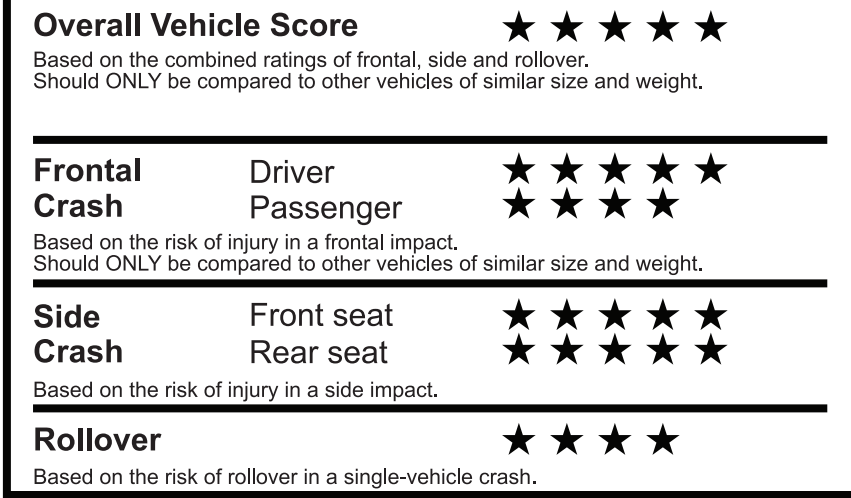

GOVERNMENT 5-STAR SAFETY RATINGS

Star ratings range from 1 to 5 stars (★★★★★), with 5 being the highest. Source: National Highway Traffic Safety Administration (NHTSA). www.safercar.gov or 1-888-327-4236

THE LINCOLN WAY™ APP
Your Dashboard of Services & Features

1. Download the Lincoln Way app* and you can:
2. Remotely start, lock and unlock your vehicle
   - Locate your vehicle and check approximate fuel range
   - Receive vehicle health alerts

The Lincoln Connect™ modem is active and sending vehicle data (e.g., diagnostics) to Lincoln. See in-vehicle Settings for connectivity options.

Lincoln Protect®

Insist on Lincoln Protect! The only extended service plan fully backed by Lincoln and honored at every Lincoln dealership in the U.S., Canada and Mexico. See your Lincoln dealer or visit www.LincolnOwner.com

RAMP ONE	CA2K	CONVOY	TOTAL MSRP $63,040.00
RAMP TWO	ITEM #: 43-J850 O/T 2		
This label is affixed pursuant to the Federal Automobile Information Disclosure Act. Gasoline, License, and Title Fees, State and Local taxes are not included. Dealer installed options or accessories are not included unless listed above.			Scan The QR Code to get more details about this vehicle TE273 N RD82X 630 000632 05 27 26

WARNING: Operating, servicing and maintaining a passenger vehicle, pickup truck, van, or off-road vehicle can expose you to chemicals including engine exhaust, carbon monoxide, phthalates, and lead, which are known to the State of California to cause cancer and birth defects or other reproductive harm. To minimize exposure, avoid breathing exhaust, do not idle the engine except as necessary, service your vehicle in a well-ventilated area and wear gloves or wash your hands frequently when servicing your vehicle. For more information go to www.P65Warnings.ca.gov/passenger-vehicle.

LINCOLN AUTOMOTIVE FINANCIAL SERVICES
Get approved online at www.lincolnaf.com