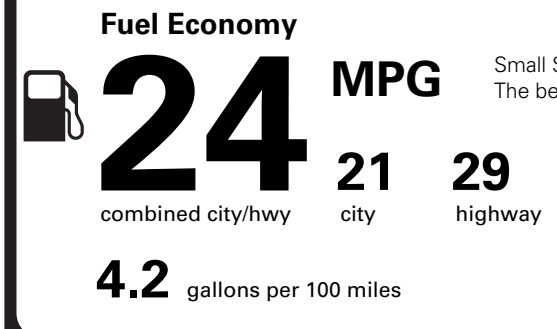

SAFETY/SECURITY

- ADVANCETRAC™ WITH RSC
- AIRBAGS-DUAL-STAGE FRONT
- AIRBAGS-SIDE IMPACT/SAFETY CANOPY SIDE AIR CURTAINS
- AUTO HIGH BEAMS
- PERIMETER ALARM
- PERSONAL SAFETY SYSTEM™
- PRE-COLLISION ASSIST W/AEB
- SOS POST-CRASH ALERT SYS™
- TIRE PRESSURE MONITOR SYS

WARRANTY

- 4YR/50K MILE WARRANTY
- 4YR/50K PICKUPDELIVERY SVC
- 6YR/70K MI POWERTRAIN WARR

INCLUDED ON THIS VEHICLE

EQUIPMENT GROUP 102A	(MSRP)
•AUTO AIR REFRESH	5,000.00
•DIGITAL SCENT	
•HANDS-FREE PWR LIFTGATE	
•PANO VISTA ROOF W/POWER SHADE	
•REAR HTD SEATS W/SWITCH CNTRL	
•REVEL AUDIO SYS W/14 SPEAKERS	
•POWER CONVERTER-110V	
•CONN PKG: 4 YR INCL W/LNCN-AP	

OPTIONAL EQUIPMENT/OTHER

2026 MODEL YEAR	
WHISPER BLUE MET CC	750.00
P255/55R20 A/S TIRES	
20" BRT MCH ALUM W/PNTD PCKTS	1,000.00
50 STATE EMISSIONS	NO CHARGE
BLUECRUISE EQUIP:4YRS INCL	NO CHARGE
FRONT LICENSE PLATE BRACKET	NO CHARGE

PRICE INFORMATION

BASE PRICE	(MSRP) $53,995.00
TOTAL OPTIONS/OTHER	6,750.00
TOTAL VEHICLE & OPTIONS/OTHER	60,745.00
DESTINATION & DELIVERY	2,295.00

EPA DOT Fuel Economy and Environment

Gasoline Vehicle

Small SUVs range from 14 to 138 MPG. The best vehicle rates 146 MPGe.

You spend $1,750 more in fuel costs over 5 years compared to the average new vehicle.

Annual fuel cost $2,050