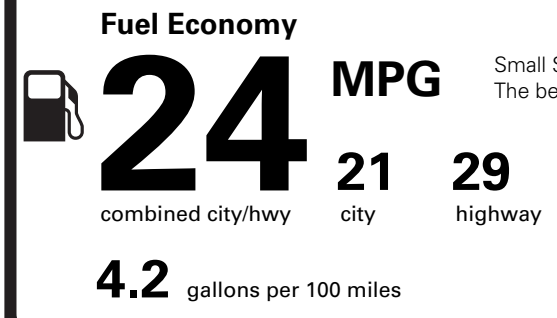

WARRANTY

- 4YR/50K MILE WARRANTY
- 4YR/50K PICKUPDELIVERY SVC
- 6YR/70K MI POWERTRAIN WARR

INCLUDED ON THIS VEHICLE

EQUIPMENT GROUP 101A
•CONN PKG: 4 YR INCL W/LNCN-AP

OPTIONAL EQUIPMENT/OTHER

2026 MODEL YEAR	
WHITE PLATINUM MET 3C	750.00
P255/55R20 A/S TIRES	
20" BRT MCH ALUM W/PNTD PCKTS	1,000.00
18" MINI SPARE WHEEL AND TIRE	450.00
50 STATE EMISSIONS	NO CHARGE
BLUECRUISE EQUIP:4YRS INCL	NO CHARGE
FRONT LICENSE PLATE BRACKET	NO CHARGE

PRICE INFORMATION

BASE PRICE	\$53,995.00
TOTAL OPTIONS/OTHER	2,200.00
TOTAL VEHICLE & OPTIONS/OTHER	56,195.00
DESTINATION & DELIVERY	1,995.00

EPA DOT Fuel Economy and Environment

Gasoline Vehicle

You spend \$1,750 more in fuel costs over 5 years compared to the average new vehicle.