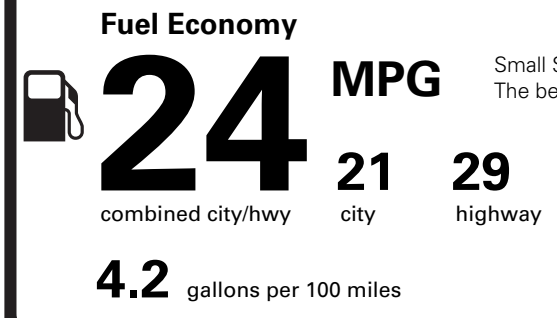

FUNCTIONAL

- 360 DEGREE CAMERA
- ADAPTIVE CRUISE CONTROL
- BLIS W/CROSS-TRAFFIC ALERT
- ELECTRIC PWR ASST STEERING
- INTELL ACCESS W/PUSH START
- LANE-KEEPING SYSTEM
- LINCOLN CONNECT™ -5G MODEM W/WIFI CAPABILITY
- LINCOLN CO-PILOT360@DR2.0
- LINCOLN DIG EXPERIENCE
- PHONE AS A KEY (PAAK)
- REAR PARKING SENSORS
- SECURICODE™ KEYLESS KEYPAD
- WIRELESS CHARGING PAD

SAFETY/SECURITY

- ADVANCETRAC™ WITH RSC
- AIRBAGS-DUAL-STAGE FRONT
- AIRBAGS-SIDE IMPACT/SAFETY CANOPY SIDE AIR CURTAINS
- AUTO HIGH BEAMS
- PERIMETER ALARM
- PERSONAL SAFETY SYSTEM™
- PRE-COLLISION ASSIST W/AEB
- SOS POST-CRASH ALERT SYS™
- TIRE PRESSURE MONITOR SYS

WARRANTY

- 4YR/50K MILE WARRANTY
- 4YR/50K PICKUPDELIVERY SVC
- 6YR/70K MI POWERTRAIN WARR

INCLUDED ON THIS VEHICLE

EQUIPMENT GROUP 102A

- AUTO AIR REFRESH
- DIGITAL SCENT
- HANDS-FREE PWR LIFTGATE
- PANO VISTA ROOF W/POWER SHADE
- REAR HTD SEATS W/SWITCH CNTRL
- REVEL AUDIO SYS W/14 SPEAKERS
- POWER CONVERTER-110V
- CONN PKG: 4 YR INCL W/LNCN-AP

(MSRP)

5,000.00

OPTIONAL EQUIPMENT/OTHER

- 18" MINI SPARE WHEEL AND TIRE
- 50 STATE EMISSIONS
- BLUECRUISE EQUIP:4YRS INCL
- FRONT LICENSE PLATE BRACKET

450.00
NO CHARGE
NO CHARGE
NO CHARGE

PRICE INFORMATION

BASE PRICE	$53,995.00
TOTAL OPTIONS/OTHER	5,450.00
TOTAL VEHICLE & OPTIONS/OTHER	59,445.00
DESTINATION & DELIVERY	1,995.00

EPA DOT Fuel Economy and Environment

Gasoline Vehicle

Small SUVs range from 14 to 138 MPG. The best vehicle rates 146 MPGe.

You spend $1,750 more in fuel costs over 5 years compared to the average new vehicle.

Annual fuel cost $2,050