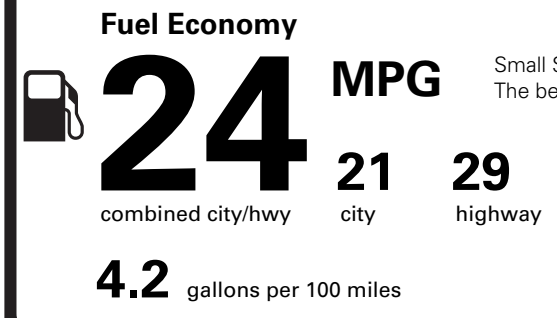

1,000.00
450.00
NO CHARGE
NO CHARGE
NO CHARGE

PRICE INFORMATION

BASE PRICE	\$53,995.00
TOTAL OPTIONS/OTHER	6,450.00
TOTAL VEHICLE & OPTIONS/OTHER	60,445.00
DESTINATION & DELIVERY	2,295.00

(MSRP)

EPA DOT Fuel Economy and Environment

Gasoline Vehicle

Small SUVs range from 14 to 138 MPG. The best vehicle rates 146 MPGe.

You spend \$1,750 more in fuel costs over 5 years compared to the average new vehicle.

Annual fuel cost \$2,050

Actual results will vary for many reasons, including driving conditions and how you drive and maintain your vehicle. The average new vehicle gets 29 MPG and costs \$8,500 to fuel over 5 years. Cost estimates are based on 15,000 miles per year at \$3.30 per gallon. MPGe is miles per gasoline gallon equivalent. Vehicle emissions are a significant cause of climate change and smog.