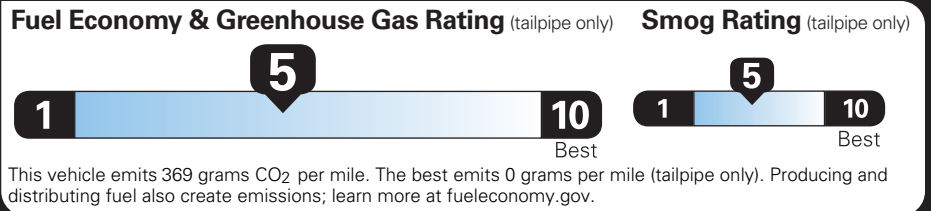

1,000.00
450.00
NO CHARGE
NO CHARGE
NO CHARGE

PRICE INFORMATION

BASE PRICE	\$53,995.00
TOTAL OPTIONS/OTHER	6,450.00
TOTAL VEHICLE & OPTIONS/OTHER	60,445.00
DESTINATION & DELIVERY	2,295.00

(MSRP)

EPA DOT Fuel Economy and Environment

Gasoline Vehicle

Small SUVs range from 14 to 138 MPG. The best vehicle rates 146 MPGe.

You spend \$1,750 more in fuel costs over 5 years compared to the average new vehicle.

Annual fuel cost \$2,050

Actual results will vary for many reasons, including driving conditions and how you drive and maintain your vehicle. The average new vehicle gets 29 MPG and costs \$8,500 to fuel over 5 years. Cost estimates are based on 15,000 miles per year at \$3.30 per gallon. MPGe is miles per gasoline gallon equivalent. Vehicle emissions are a significant cause of climate change and smog.