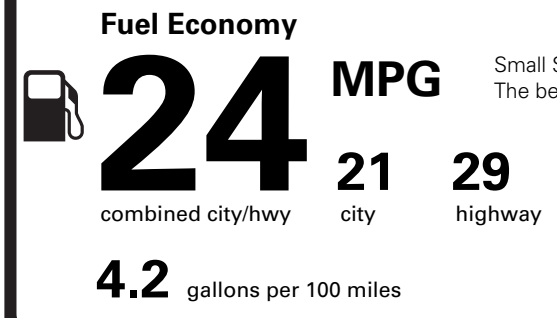

INCLUDED ON THIS VEHICLE

(MSRP)

EQUIPMENT GROUP 101A
•CONN PKG: 4 YR INCL W/LNCN-AP

OPTIONAL EQUIPMENT/OTHER

- | | |
|-------------------------------|-----------|
| 2026 MODEL YEAR | |
| WHISPER BLUE MET CC | 750.00 |
| P255/55R20 A/S TIRES | |
| 20" BRT MCH ALUM W/PNTD PCKTS | 1,000.00 |
| 18" MINI SPARE WHEEL AND TIRE | 450.00 |
| 50 STATE EMISSIONS | NO CHARGE |
| BLUECRUISE EQUIP:4YRS INCL | NO CHARGE |
| FRONT LICENSE PLATE BRACKET | NO CHARGE |

PRICE INFORMATION

BASE PRICE	\$53,995.00
TOTAL OPTIONS/OTHER	2,200.00
TOTAL VEHICLE & OPTIONS/OTHER	56,195.00
DESTINATION & DELIVERY	1,995.00

EPA DOT Fuel Economy and Environment

Gasoline Vehicle

You spend \$1,750 more in fuel costs over 5 years compared to the average new vehicle.

Annual fuel cost \$2,050

Actual results will vary for many reasons, including driving conditions and how you drive and maintain your vehicle. The average new vehicle gets 29 MPG and costs \$8,500 to fuel over 5 years. Cost estimates are based on 15,000 miles per year at \$3.30 per gallon. MPGe is miles per gasoline gallon equivalent. Vehicle emissions are a significant cause of climate change and smog.