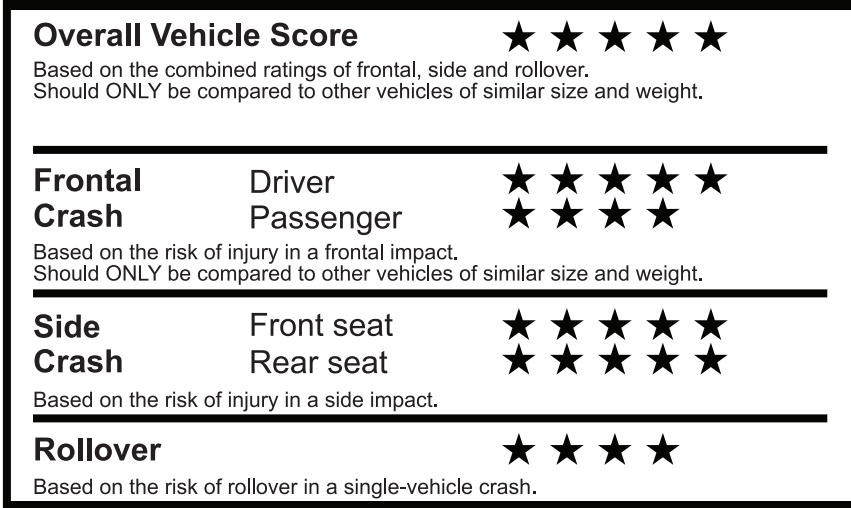

fueleconomy.gov

Calculate personalized estimates and compare vehicles

GOVERNMENT 5-STAR SAFETY RATINGS

Star ratings range from 1 to 5 stars (★★★★★), with 5 being the highest. Source: National Highway Traffic Safety Administration (NHTSA). www.safercar.gov or 1-888-327-4236