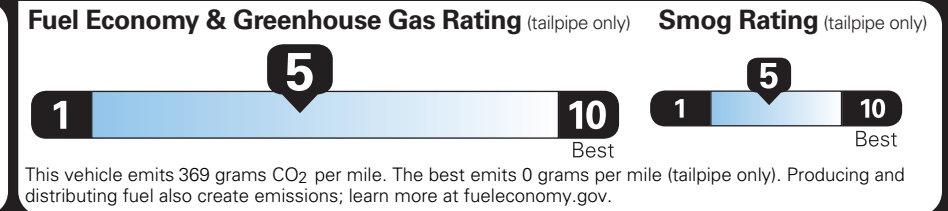

(MSRP)

5,000.00

OPTIONAL EQUIPMENT/OTHER

- 2026 MODEL YEAR
- WHISPER BLUE MET CC
- P255/55R20 A/S TIRES
- 20" BRT MCH ALUM W/PNTD PCKTS
- 18" MINI SPARE WHEEL AND TIRE
- 50 STATE EMISSIONS
- BLUECRUISE EQUIP:4YRS INCL
- FRONT LICENSE PLATE BRACKET

EPA DOT Fuel Economy and Environment

Gasoline Vehicle

You spend \$1,750 more in fuel costs over 5 years compared to the average new vehicle.

Annual fuel cost \$2,050

Actual results will vary for many reasons, including driving conditions and how you drive and maintain your vehicle. The average new vehicle gets 29 MPG and costs \$8,500 to fuel over 5 years. Cost estimates are based on 15,000 miles per year at \$3.30 per gallon. MPGe is miles per gasoline gallon equivalent. Vehicle emissions are a significant cause of climate change and smog.