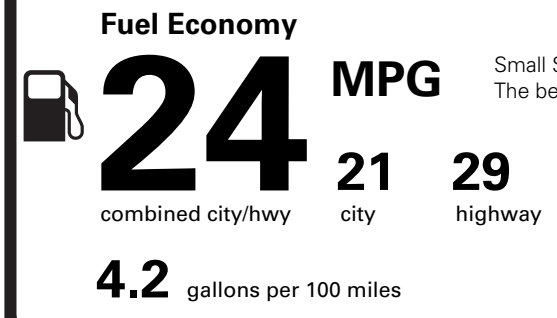

FUNCTIONAL

- 360 DEGREE CAMERA
- ADAPTIVE CRUISE CONTROL
- BLIS W/CROSS-TRAFFIC ALERT
- ELECTRIC PWR ASST STEERING
- INTELL ACCESS W/PUSH START
- LANE-KEEPING SYSTEM
- LINCOLN CONNECT™ -5G MODEM W/WIFI CAPABILITY
- LINCOLN CO-PILOT360@DR2.0
- LINCOLN DIG EXPERIENCE
- PHONE AS A KEY (PAAK)
- REAR PARKING SENSORS
- SECURICODE™ KEYLESS KEYPAD
- WIRELESS CHARGING PAD

SAFETY/SECURITY

- ADVANCETRAC™ WITH RSC
- AIRBAGS-DUAL-STAGE FRONT
- AIRBAGS-SIDE IMPACT/SAFETY CANOPY SIDE AIR CURTAINS
- AUTO HIGH BEAMS
- PERIMETER ALARM
- PERSONAL SAFETY SYSTEM™
- PRE-COLLISION ASSIST W/AEB
- SOS POST-CRASH ALERT SYS™
- TIRE PRESSURE MONITOR SYS

WARRANTY

- 4YR/50K MILE WARRANTY
- 4YR/50K PICKUPDELIVERY SVC
- 6YR/70K MI POWERTRAIN WARR

INCLUDED ON THIS VEHICLE

1. **EQUIPMENT GROUP 102A**
   •AUTO AIR REFRESH
   •DIGITAL SCENT
   •HANDS-FREE PWR LIFTGATE
   •PANO VISTA ROOF W/POWER SHADE
   •REAR HTD SEATS W/SWITCH CNTRL
   •REVEL AUDIO SYS W/14 SPEAKERS
   •POWER CONVERTER-110V
   •CONN PKG: 4 YR INCL W/LNCN-AP

(MSRP)

5,000.00

OPTIONAL EQUIPMENT/OTHER

1. 2026 MODEL YEAR
   GRAY MATTER MET CC
   18" MINI SPARE WHEEL AND TIRE
   50 STATE EMISSIONS
   BLUECRUISE EQUIP:4YRS INCL
   FRONT LICENSE PLATE BRACKET

750.00
450.00
NO CHARGE
NO CHARGE
NO CHARGE

PRICE INFORMATION

BASE PRICE	$53,995.00
TOTAL OPTIONS/OTHER	6,200.00
TOTAL VEHICLE & OPTIONS/OTHER	60,195.00
DESTINATION & DELIVERY	1,995.00

EPA DOT Fuel Economy and Environment

Gasoline Vehicle

Small SUVs range from 14 to 125 MPG. The best vehicle rates 146 MPGe.

You spend $1,750 more in fuel costs over 5 years compared to the average new vehicle.

Annual fuel cost $2,050