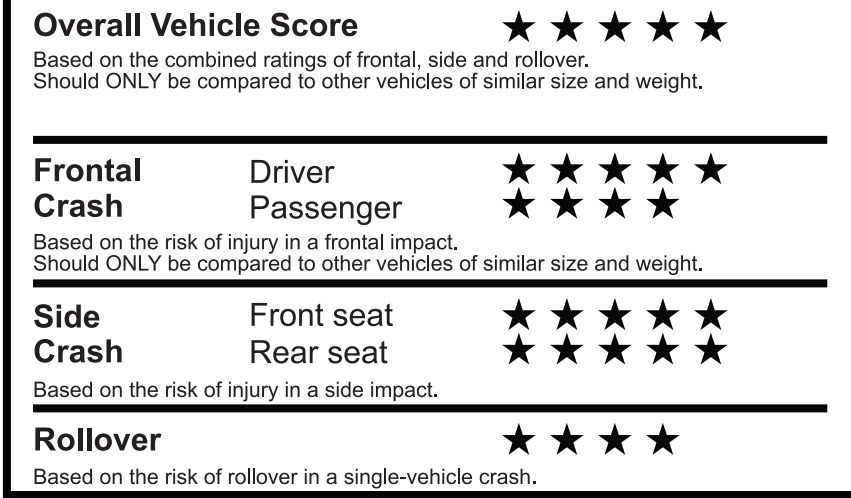

GOVERNMENT 5-STAR SAFETY RATINGS

Star ratings range from 1 to 5 stars (★★★★★), with 5 being the highest. Source: National Highway Traffic Safety Administration (NHTSA). www.safercar.gov or 1-888-327-4236

THE LINCOLN WAY™ APP
Your Dashboard of Services & Features

1. Download the Lincoln Way app* and you can:
2. Remotely start, lock and unlock your vehicle
   - Locate your vehicle and check approximate fuel range
   - Receive vehicle health alerts

The Lincoln Connect™ modem is active and sending vehicle data (e.g., diagnostics) to Lincoln. See in-vehicle Settings for connectivity options.

Lincoln Protect®

Insist on Lincoln Protect! The only extended service plan fully backed by Lincoln and honored at every Lincoln dealership in the U.S., Canada and Mexico. See your Lincoln dealer or visit www.LincolnOwner.com

WARNING: Operating, servicing and maintaining a passenger vehicle, pickup truck, van, or off-road vehicle can expose you to chemicals including engine exhaust, carbon monoxide, phthalates, and lead, which are known to the State of California to cause cancer and birth defects or other reproductive harm. To minimize exposure, avoid breathing exhaust, do not idle the engine except as necessary, service your vehicle in a well-ventilated area and wear gloves or wash your hands frequently when servicing your vehicle. For more information go to www.P65Warnings.ca.gov/passenger-vehicle.

LINCOLN AUTOMOTIVE FINANCIAL SERVICES
Get approved online at www.lincolnaf.com

RAMP ONE	CD4C	CONVOY	TOTAL MSRP $62,190.00
RAMP TWO	ITEM #: 14-N117 O/T 2		
This label is affixed pursuant to the Federal Automobile Information Disclosure Act. Gasoline, License, and Title Fees, State and Local taxes are not included. Dealer installed options or accessories are not included unless listed above.			TB233 N RD32X 625 000559 02 23 26

Scan The QR Code to get more details about this vehicle