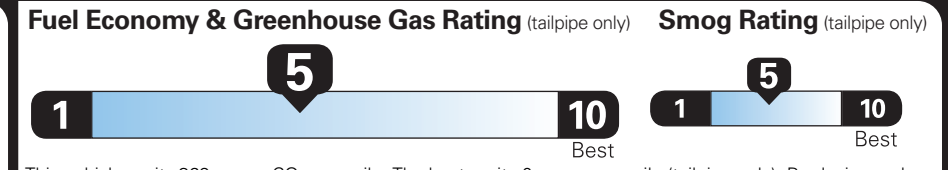

This vehicle emits 369 grams CO₂ per mile. The best emits 0 grams per mile (tailpipe only). Producing and distributing fuel also create emissions; learn more at fueleconomy.gov.

Actual results will vary for many reasons, including driving conditions and how you drive and maintain your vehicle. The average new vehicle gets 29 MPG and costs $8,500 to fuel over 5 years. Cost estimates are based on 15,000 miles per year at $3.30 per gallon. MPGe is miles per gasoline gallon equivalent. Vehicle emissions are a significant cause of climate change and smog.

fueleconomy.gov

Calculate personalized estimates and compare vehicles