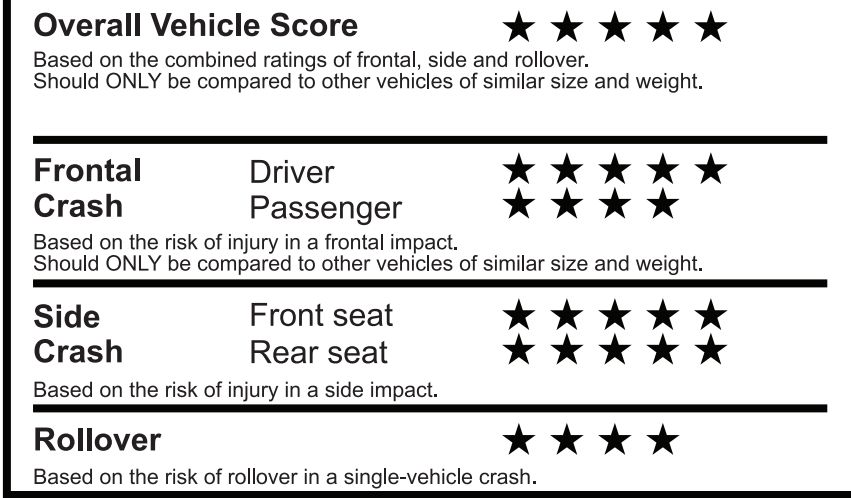

GOVERNMENT 5-STAR SAFETY RATINGS

Star ratings range from 1 to 5 stars (★★★★★), with 5 being the highest. Source: National Highway Traffic Safety Administration (NHTSA). www.safercar.gov or 1-888-327-4236

Download the Lincoln app
Connect your Lincoln with your phone*

Available Remote Features

- Remote Start, Lock and Unlock
- GPS Location
- Phone As A Key
- Vehicle Health Monitoring

More From the App

- Schedule Vehicle Service
- Set Preferred Dealer
- Access Lincoln Automotive Financial Services & Lincoln Access Rewards™
- Manage Over-The-Air Software Updates

THE LINCOLN APP, FORMERLY KNOWN AS LINCOLN WAY™ APP, IS COMPATIBLE WITH SELECT SMARTPHONE PLATFORMS. IS AVAILABLE VIA A DOWNLOAD. MESSAGE AND DATA RATES MAY APPLY. TERMS AND CONDITIONS APPLY. VISIT LINCOLN.COM FOR OUR PRIVACY NOTICE.

*Disclaimer: Remote features may vary by model. An activated vehicle modem, and the Lincoln app are required for remote features. Evolving technology/cellular networks/vehicle capability may limit or prevent functionality. The modem is active and sending vehicle data (e.g., diagnostics) to Lincoln. See in-vehicle Settings for connectivity options. Terms and conditions apply. Visit Lincoln.com for our privacy notice.

Lincoln Protect®

Insist on Lincoln Protect! The only extended service plan fully backed by Lincoln and honored at every Lincoln dealership in the U.S., Canada and Mexico. See your Lincoln dealer or visit www.LincolnOwner.com

LINCOLN AUTOMOTIVE FINANCIAL SERVICES

Get approved online at www.lincolnafcs.com

WARNING: Operating, servicing and maintaining a passenger vehicle, pickup truck, van, or off-road vehicle can expose you to chemicals including engine exhaust, carbon monoxide, phthalates, and lead, which are known to the State of California to cause cancer and birth defects or other reproductive harm. To minimize exposure, avoid breathing exhaust, do not idle the engine except as necessary, service your vehicle in a well-ventilated area and wear gloves or wash your hands frequently when servicing your vehicle. For more information go to www.P65Warnings.ca.gov/passenger-vehicle.