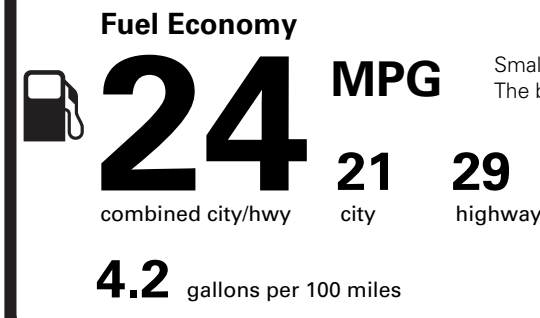

- 360 DEGREE CAMERA
- ADAPTIVE CRUISE CONTROL
- BLIS W/CROSS-TRAFFIC ALERT
- ELECTRIC PWR ASST STEERING
- INTELL ACCESS W/PUSH START
- LANE-KEEPING SYSTEM
- LINCOLN CONNECT™ -5G MODEM W/WIFI CAPABILITY
- LINCOLN CO-PILOT360@DR2.0
- LINCOLN DIG EXPERIENCE
- PHONE AS A KEY (PAAK)
- REAR PARKING SENSORS
- SECURICODE™ KEYLESS KEYPAD
- WIRELESS CHARGING PAD

SAFETY/SECURITY

- ADVANCETRAC™ WITH RSC
- AIRBAGS-DUAL-STAGE FRONT
- AIRBAGS-SIDE IMPACT/SAFETY CANOPY SIDE AIR CURTAINS
- AUTO HIGH BEAMS
- PERIMETER ALARM
- PERSONAL SAFETY SYSTEM™
- PRE-COLLISION ASSIST W/AEB
- SOS POST-CRASH ALERT SYS™
- TIRE PRESSURE MONITOR SYS

WARRANTY

- 4YR/50K MILE WARRANTY
- 4YR/50K PICKUPDELIVERY SVC
- 6YR/70K MI POWERTRAIN WARR

INCLUDED ON THIS VEHICLE

EQUIPMENT GROUP 102A

- AUTO AIR REFRESH
- DIGITAL SCENT
- HANDS-FREE PWR LIFTGATE
- PANO VISTA ROOF W/POWER SHADE
- REAR HTD SEATS W/SWITCH CNTRL
- REVEL AUDIO SYS W/14 SPEAKERS
- POWER CONVERTER-110V
- CONN PKG: 4 YR INCL W/LNCN-AP

(MSRP)

5,000.00

OPTIONAL EQUIPMENT/OTHER

- P255/55R20 A/S TIRES
- 20" BRT MCH ALUM W/PNTD PCKTS
- 18" MINI SPARE WHEEL AND TIRE
- 50 STATE EMISSIONS
- BLUECRUISE EQUIP:4YRS INCL
- FRONT LICENSE PLATE BRACKET

1,000.00
450.00
NO CHARGE
NO CHARGE
NO CHARGE

PRICE INFORMATION

BASE PRICE	$53,995.00
TOTAL OPTIONS/OTHER	6,450.00
TOTAL VEHICLE & OPTIONS/OTHER	60,445.00
DESTINATION & DELIVERY	1,995.00

EPA DOT Fuel Economy and Environment

Gasoline Vehicle

Small SUVs range from 14 to 138 MPG. The best vehicle rates 146 MPG.

You spend $1,750 more in fuel costs over 5 years compared to the average new vehicle.

Annual fuel cost $2,050