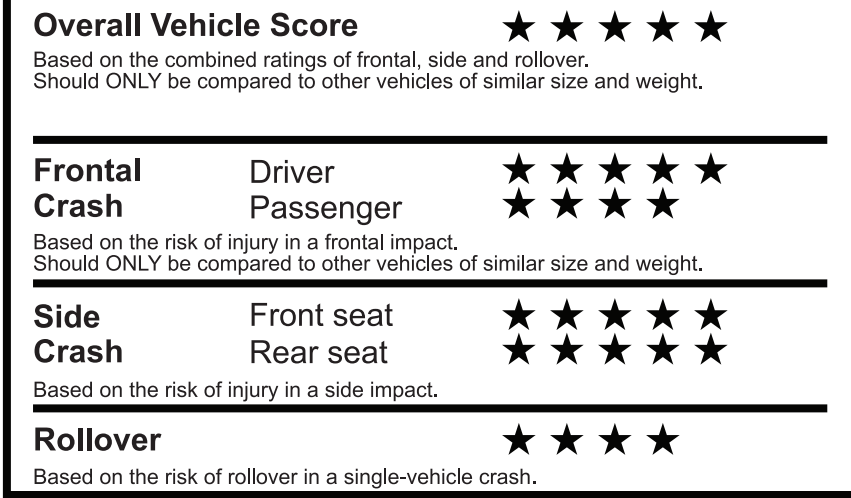

GOVERNMENT 5-STAR SAFETY RATINGS

Star ratings range from 1 to 5 stars (★★★★★), with 5 being the highest. Source: National Highway Traffic Safety Administration (NHTSA). www.safercar.gov or 1-888-327-4236

THE LINCOLN WAY™ APP

1. Download the Lincoln Way app* and you can:
2. Remotely start, lock and unlock your vehicle
   - Locate your vehicle and check approximate fuel range
   - Receive vehicle health alerts

The Lincoln Connect™ modem is active and sending vehicle data (e.g., diagnostics) to Lincoln. See in-vehicle Settings for connectivity options.

Lincoln Protect®

Insist on Lincoln Protect! The only extended service plan fully backed by Lincoln and honored at every Lincoln dealership in the U.S., Canada and Mexico. See your Lincoln dealer or visit www.LincolnOwner.com

WARNING: Operating, servicing and maintaining a passenger vehicle, pickup truck, van, or off-road vehicle can expose you to chemicals including engine exhaust, carbon monoxide, phthalates, and lead, which are known to the State of California to cause cancer and birth defects or other reproductive harm. To minimize exposure, avoid breathing exhaust, do not idle the engine except as necessary, service your vehicle in a well-ventilated area and wear gloves or wash your hands frequently when servicing your vehicle. For more information go to www.P65Warnings.ca.gov/passenger-vehicle.

LINCOLN AUTOMOTIVE FINANCIAL SERVICES

Get approved online at www.lincolnaf.com

RAMP ONE	CA6K	CONVOY	TOTAL MSRP $62,440.00
RAMP TWO	ITEM #: 63-C151 O/T 2		
This label is affixed pursuant to the Federal Automobile Information Disclosure Act. Gasoline, License, and Title Fees, State and Local taxes are not included. Dealer installed options or accessories are not included unless listed above.			TD273 N RD82X 625 000511 04 27 26

Scan The QR Code to get more details about this vehicle