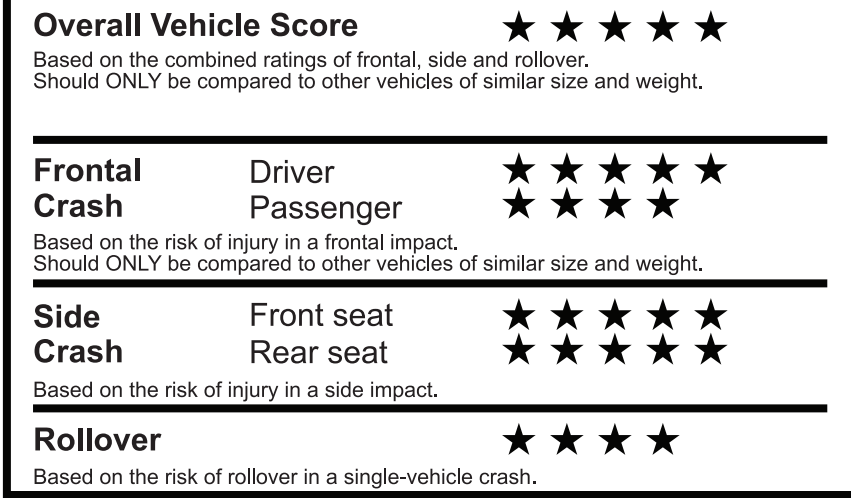

fueleconomy.gov

Calculate personalized estimates and compare vehicles

GOVERNMENT 5-STAR SAFETY RATINGS

Star ratings range from 1 to 5 stars (★★★★★), with 5 being the highest. Source: National Highway Traffic Safety Administration (NHTSA). www.safercar.gov or 1-888-327-4236