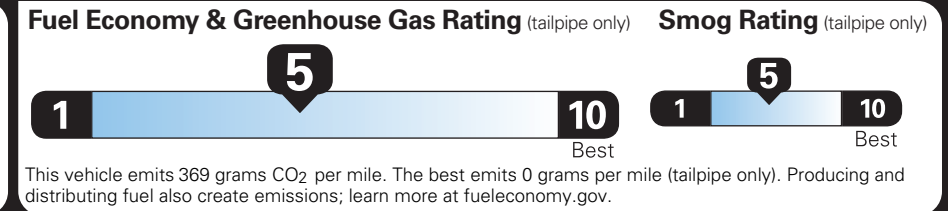

You spend $1,750 more in fuel costs over 5 years compared to the average new vehicle.

Annual fuel cost $2,050

Actual results will vary for many reasons, including driving conditions and how you drive and maintain your vehicle. The average new vehicle gets 29 MPG and costs $8,500 to fuel over 5 years. Cost estimates are based on 15,000 miles per year at $3.30 per gallon. MPGe is miles per gasoline gallon equivalent. Vehicle emissions are a significant cause of climate change and smog.

fueleconomy.gov

Calculate personalized estimates and compare vehicles