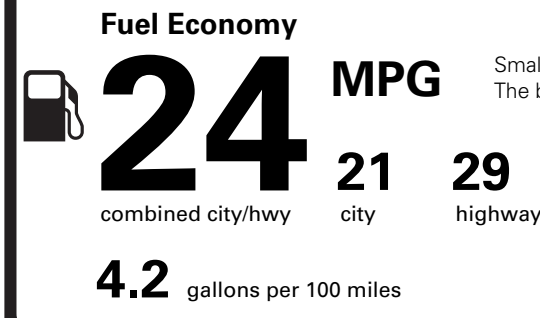

(MSRP)

5,000.00

OPTIONAL EQUIPMENT/OTHER

- 2026 MODEL YEAR
- RED CARPET MET CC
- 18" MINI SPARE WHEEL AND TIRE
- 50 STATE EMISSIONS
- BLUECRUISE EQUIP:4YRS INCL
- FRONT LICENSE PLATE BRACKET

750.00
450.00
NO CHARGE
NO CHARGE
NO CHARGE

PRICE INFORMATION

BASE PRICE	\$53,995.00
TOTAL OPTIONS/OTHER	6,200.00
TOTAL VEHICLE & OPTIONS/OTHER	60,195.00
DESTINATION & DELIVERY	1,995.00

EPA DOT Fuel Economy and Environment

Gasoline Vehicle

You spend \$1,750 more in fuel costs over 5 years compared to the average new vehicle.