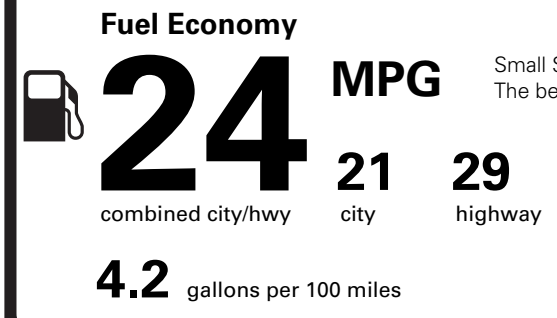

2026 MODEL YEAR  
WHITE PLATINUM MET 3C  
50 STATE EMISSIONS  
BLUECRUISE EQUIP:4YRS INCL  
FRONT LICENSE PLATE BRACKET

(MSRP)

750.00  
NO CHARGE  
NO CHARGE  
NO CHARGE

**PRICE INFORMATION**

BASE PRICE	\$53,995.00
TOTAL OPTIONS/OTHER	750.00
<b>TOTAL VEHICLE &amp; OPTIONS/OTHER</b>	<b>54,745.00</b>
DESTINATION & DELIVERY	2,295.00

(MSRP)

**EPA DOT Fuel Economy and Environment**

Gasoline Vehicle

Small SUVs range from 14 to 138 MPG. The best vehicle rates 146 MPGe.

**You spend \$1,750 more in fuel costs over 5 years** compared to the average new vehicle.