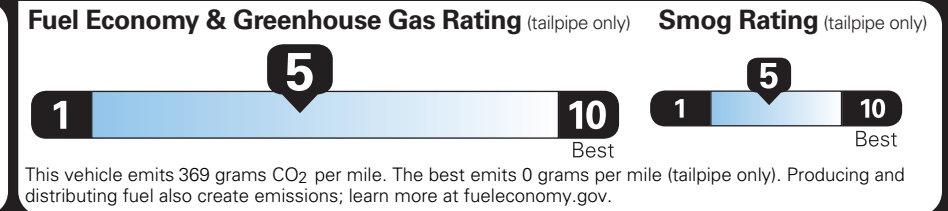

EPA DOT Fuel Economy and Environment

Gasoline Vehicle

You spend \$1,750 more in fuel costs over 5 years compared to the average new vehicle.

Annual fuel cost \$2,050

Actual results will vary for many reasons, including driving conditions and how you drive and maintain your vehicle. The average new vehicle gets 29 MPG and costs \$8,500 to fuel over 5 years. Cost estimates are based on 15,000 miles per year at \$3.30 per gallon. MPGe is miles per gasoline gallon equivalent. Vehicle emissions are a significant cause of climate change and smog.