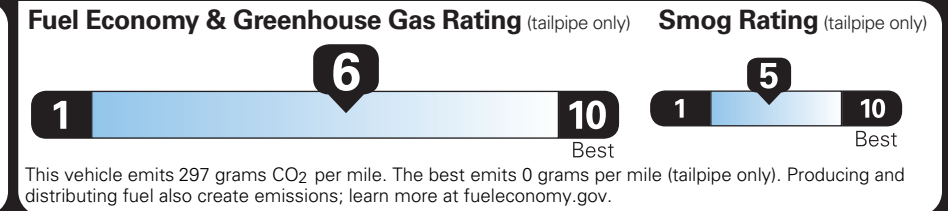

Actual results will vary for many reasons, including driving conditions and how you drive and maintain your vehicle. The average new vehicle gets 29 MPG and costs $8,500 to fuel over 5 years. Cost estimates are based on 15,000 miles per year at $3.30 per gallon. MPGe is miles per gasoline gallon equivalent. Vehicle emissions are a significant cause of climate change and smog.

fueleconomy.gov

Calculate personalized estimates and compare vehicles

GOVERNMENT 5-STAR SAFETY RATINGS

Overall Vehicle Score ★★★★★

Based on the combined ratings of frontal, side and rollover. Should ONLY be compared to other vehicles of similar size and weight.

Frontal Crash	Driver Passenger	★★★★★
Based on the risk of injury in a frontal impact. Should ONLY be compared to other vehicles of similar size and weight.		
Side Crash	Front seat Rear seat	★★★★★
Based on the risk of injury in a side impact.		
Rollover		★★★★
Based on the risk of rollover in a single-vehicle crash.		

Star ratings range from 1 to 5 stars (★★★★★), with 5 being the highest. Source: National Highway Traffic Safety Administration (NHTSA). www.safercar.gov or 1-888-327-4236

THE LINCOLN WAY™ APP
Your Dashboard of Services & Features

1. Download the Lincoln Way app* and you can:
2. Remotely start, lock and unlock your vehicle
   - Locate your vehicle and check approximate fuel range
   - Receive vehicle health alerts

The Lincoln Connect™ modem is active and sending vehicle data (e.g., diagnostics) to Lincoln. See in-vehicle Settings for connectivity options.

Insist on Lincoln Protect! The only extended service plan fully backed by Lincoln and honored at every Lincoln dealership in the U.S., Canada and Mexico. See your Lincoln dealer or visit www.LincolnOwner.com

WARNING: Operating, servicing and maintaining a passenger vehicle, pickup truck, van, or off-road vehicle can expose you to chemicals including engine exhaust, carbon monoxide, phthalates, and lead, which are known to the State of California to cause cancer and birth defects or other reproductive harm. To minimize exposure, avoid breathing exhaust, do not idle the engine except as necessary, service your vehicle in a well-ventilated area and wear gloves or wash your hands frequently when servicing your vehicle. For more information go to www.P65Warnings.ca.gov/passenger-vehicle.

LINCOLN AUTOMOTIVE FINANCIAL SERVICES
Get approved online at www.lincolnaf.com

RAMP ONE	CD4C	CONVOY	TOTAL MSRP $66,190.00
RAMP TWO	ITEM #: 14-L10D O/T 2		
This label is affixed pursuant to the Federal Automobile Information Disclosure Act. Gasoline, License, and Title Fees, State and Local taxes are not included. Dealer installed options or accessories are not included unless listed above.			TD273 N RD32XX 625 000711 04 27 26

Scan The QR Code to get more details about this vehicle