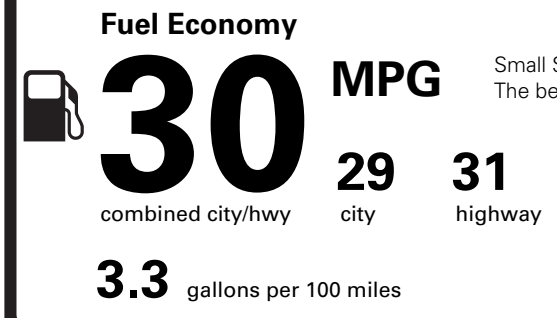

SAFETY/SECURITY

- ADVANCETRAC™ WITH RSC
- AIRBAGS-DUAL-STAGE FRONT
- AIRBAGS-SIDE IMPACT/SAFETY CANOPY SIDE AIR CURTAINS
- AUTO HIGH BEAMS
- PERIMETER ALARM
- PERSONAL SAFETY SYSTEM™
- PRE-COLLISION ASSIST W/AEB
- SOS POST-CRASH ALERT SYS™
- TIRE PRESSURE MONITOR SYS

WARRANTY

- 4YR/50K MILE WARRANTY
- 4YR/50K PICKUPDELIVERY SVC
- 6YR/70K MI POWERTRAIN WARR

INCLUDED ON THIS VEHICLE

EQUIPMENT GROUP 102A

- AUTO AIR REFRESH
- DIGITAL SCENT
- HANDS-FREE PWR LIFTGATE
- PANO VISTA ROOF W/POWER SHADE
- REAR HTD SEATS W/SWITCH CNTRL
- REVEL AUDIO SYS W/14 SPEAKERS
- POWER CONVERTER-110V
- CONN PKG: 4 YR INCL W/LNCN-AP

(MSRP)

5,000.00

OPTIONAL EQUIPMENT/OTHER

- 2026 MODEL YEAR
- WHITE PLATINUM MET 3C 750.00
- 2.0L GTDI FHEV 3,000.00
- P255/55R20 A/S TIRES
- 20" BRT MCH ALUM W/PNTD PCKTS 1,000.00
- 18" MINI SPARE WHEEL AND TIRE 450.00
- 50 STATE EMISSIONS NO CHARGE
- BLUECRUISE EQUIP:4YRS INCL NO CHARGE
- FRONT LICENSE PLATE BRACKET NO CHARGE

PRICE INFORMATION

BASE PRICE	$53,995.00
TOTAL OPTIONS/OTHER	10,200.00
TOTAL VEHICLE & OPTIONS/OTHER	64,195.00
DESTINATION & DELIVERY	1,995.00

EPA DOT Fuel Economy and Environment

Gasoline Vehicle

Small SUVs range from 14 to 138 MPG. The best vehicle rates 146 MPGe.

You save $250
in fuel costs over 5 years compared to the average new vehicle.

Annual fuel cost $1,650