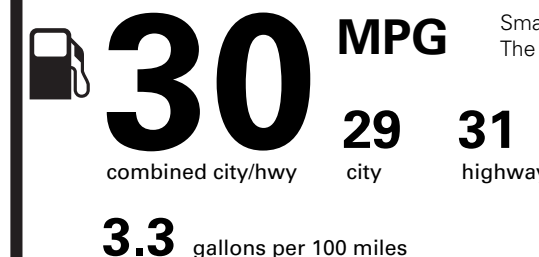

SAFETY/SECURITY

- ADVANCETRAC™ WITH RSC
- AIRBAGS-DUAL-STAGE FRONT
- AIRBAGS-SIDE IMPACT/SAFETY CANOPY SIDE AIR CURTAINS
- AUTO HIGH BEAMS
- PERIMETER ALARM
- PERSONAL SAFETY SYSTEM™
- PRE-COLLISION ASSIST W/AEB
- SOS POST-CRASH ALERT SYS™
- TIRE PRESSURE MONITOR SYS

WARRANTY

- 4YR/50K MILE WARRANTY
- 4YR/50K PICKUPDELIVERY SVC
- 6YR/70K MI POWERTRAIN WARR

INCLUDED ON THIS VEHICLE

(MSRP)

EQUIPMENT GROUP 102A

5,000.00

- AUTO AIR REFRESH
- DIGITAL SCENT
- HANDS-FREE PWR LIFTGATE
- PANO VISTA ROOF W/POWER SHADE
- REAR HTD SEATS W/SWITCH CNTRL
- REVEL AUDIO SYS W/14 SPEAKERS
- POWER CONVERTER-110V
- CONN PKG: 4 YR INCL W/LNCN-AP

OPTIONAL EQUIPMENT/OTHER

3,000.00

- 2.0L GTDI FHEV
- P255/55R20 A/S TIRES
- 20" BRT MCH ALUM W/PNTD PCKTS
- 18" MINI SPARE WHEEL AND TIRE
- 50 STATE EMISSIONS
- BLUECRUISE EQUIP:4YRS INCL
- SIRIUSXM W/360L (4YR PLAN)
- FRONT LICENSE PLATE BRACKET

NO CHARGE
NO CHARGE
400.00
NO CHARGE

PRICE INFORMATION

BASE PRICE	$53,995.00
TOTAL OPTIONS/OTHER	9,850.00
TOTAL VEHICLE & OPTIONS/OTHER	63,845.00
DESTINATION & DELIVERY	1,995.00

(MSRP)

Fuel Economy and Environment

Gasoline Vehicle

Fuel Economy

Small SUVs range from 14 to 138 MPG. The best vehicle rates 146 MPGe.

You save $250

in fuel costs over 5 years compared to the average new vehicle.

Annual fuel cost $1,650