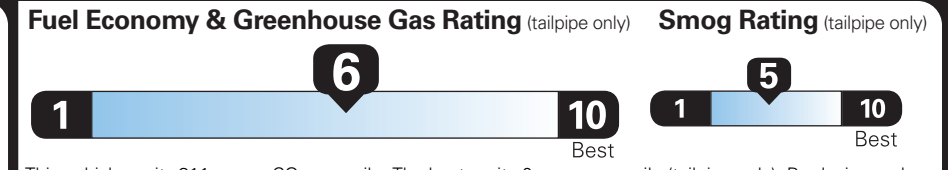

(MSRP)

PRICE INFORMATION

BASE PRICE	\$53,995.00
TOTAL OPTIONS/OTHER	4,200.00
TOTAL VEHICLE & OPTIONS/OTHER	58,195.00
DESTINATION & DELIVERY	1,995.00

(MSRP)

EPA DOT Fuel Economy and Environment

Gasoline Vehicle

Small SUVs range from 14 to 125 MPG. The best vehicle rates 146 MPGe.

You save \$250
in fuel costs over 5 years compared to the average new vehicle.

Annual fuel cost \$1,650

This vehicle emits 311 grams CO₂ per mile. The best emits 0 grams per mile (tailpipe only). Producing and distributing fuel also create emissions; learn more at fueleconomy.gov.