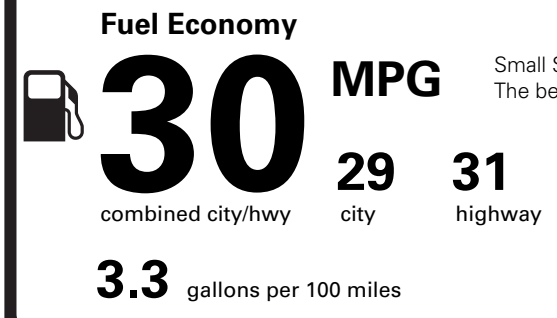

(MSRP)

PRICE INFORMATION

BASE PRICE	\$53,995.00
TOTAL OPTIONS/OTHER	4,200.00
TOTAL VEHICLE & OPTIONS/OTHER	58,195.00
DESTINATION & DELIVERY	1,995.00

(MSRP)

EPA DOT Fuel Economy and Environment

Gasoline Vehicle

Small SUVs range from 14 to 125 MPG. The best vehicle rates 146 MPGe.

You save \$250
in fuel costs over 5 years compared to the average new vehicle.

Annual fuel cost \$1,650

This vehicle emits 311 grams CO₂ per mile. The best emits 0 grams per mile (tailpipe only). Producing and distributing fuel also create emissions; learn more at fueleconomy.gov.