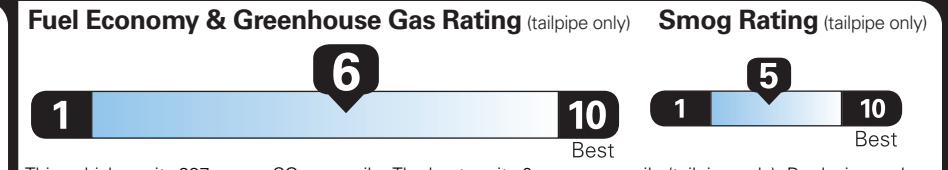

PRICE INFORMATION

BASE PRICE	\$53,995.00
TOTAL OPTIONS/OTHER	4,200.00
TOTAL VEHICLE & OPTIONS/OTHER	58,195.00
DESTINATION & DELIVERY	1,995.00

EPA DOT Fuel Economy and Environment

Gasoline Vehicle

Small SUVs range from 14 to 138 MPG. The best vehicle rates 146 MPGe.

You save \$250 in fuel costs over 5 years compared to the average new vehicle.

Annual fuel cost \$1,650

This vehicle emits 297 grams CO₂ per mile. The best emits 0 grams per mile (tailpipe only). Producing and distributing fuel also create emissions; learn more at fueleconomy.gov.