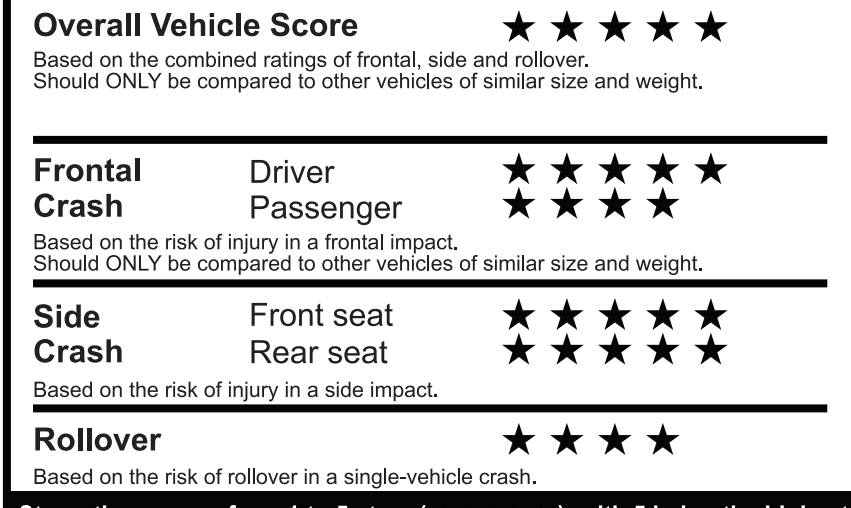

GOVERNMENT 5-STAR SAFETY RATINGS

Star ratings range from 1 to 5 stars (★★★★★), with 5 being the highest. Source: National Highway Traffic Safety Administration (NHTSA). www.safercar.gov or 1-888-327-4236

THE LINCOLN WAY™ APP
Your Dashboard of Services & Features

1. Download the Lincoln Way app* and you can:
2. Remotely start, lock and unlock your vehicle
   - Locate your vehicle and check approximate fuel range
   - Receive vehicle health alerts

The Lincoln Connect™ modem is active and sending vehicle data (e.g., diagnostics) to Lincoln. See in-vehicle Settings for connectivity options.

*Compatible with select smartphone platforms. Lincoln Connect service required (see App Terms for more information). Connected service and related feature functionality is subject to compatible AT&T-network availability. Evolving technology/cellular networks may affect functionality and availability, or continued provision of some features, prohibiting them from functioning. Message and data rates may apply. See your local Lincoln website for our privacy policy.

Insist on Lincoln Protect! The only extended service plan fully backed by Lincoln and honored at every Lincoln dealership in the U.S., Canada and Mexico. See your Lincoln dealer or visit www.LincolnOwner.com

WARNING: Operating, servicing and maintaining a passenger vehicle, pickup truck, van, or off-road vehicle can expose you to chemicals including engine exhaust, carbon monoxide, phthalates, and lead, which are known to the State of California to cause cancer and birth defects or other reproductive harm. To minimize exposure, avoid breathing exhaust, do not idle the engine except as necessary, service your vehicle in a well-ventilated area and wear gloves or wash your hands frequently when servicing your vehicle. For more information go to www.P65Warnings.ca.gov/passenger-vehicle.

LINCOLN AUTOMOTIVE FINANCIAL SERVICES
Get approved online at www.lincolnaf.com

RAMP ONE	CD4C	CONVOY	TOTAL MSRP $60,190.00
RAMP TWO	ITEM #: 15-C139 O/T 2		
This label is affixed pursuant to the Federal Automobile Information Disclosure Act. Gasoline, License, and Title Fees, State and Local taxes are not included. Dealer installed options or accessories are not included unless listed above.			TC273 N RD32X 625 000493 03 27 26

Scan The QR Code to get more details about this vehicle