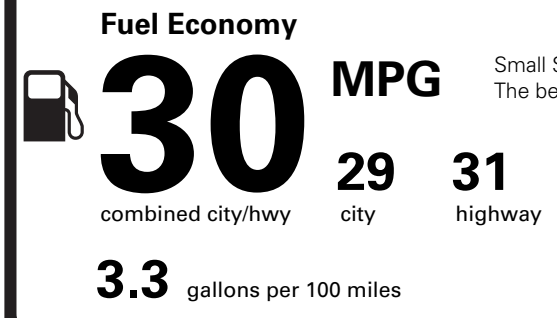

INCLUDED ON THIS VEHICLE

(MSRP)

EQUIPMENT GROUP 101A
•CONN PKG: 4 YR INCL W/LNCN-AP

OPTIONAL EQUIPMENT/OTHER

2026 MODEL YEAR	
GRAY MATTER MET CC	750.00
2.0L GTDI FHEV	3,000.00
18" MINI SPARE WHEEL AND TIRE	450.00
50 STATE EMISSIONS	NO CHARGE
BLUECRUISE EQUIP:4YRS INCL	NO CHARGE
FRONT LICENSE PLATE BRACKET	NO CHARGE

PRICE INFORMATION

BASE PRICE	\$53,995.00
TOTAL OPTIONS/OTHER	4,200.00
TOTAL VEHICLE & OPTIONS/OTHER	58,195.00
DESTINATION & DELIVERY	1,995.00

EPA DOT Fuel Economy and Environment

Gasoline Vehicle

Small SUVs range from 14 to 138 MPG. The best vehicle rates 146 MPGe.

You save \$250 in fuel costs over 5 years compared to the average new vehicle.

Annual fuel cost \$1,650

This vehicle emits 297 grams CO₂ per mile. The best emits 0 grams per mile (tailpipe only). Producing and distributing fuel also create emissions; learn more at fueleconomy.gov.

Actual results will vary for many reasons, including driving conditions and how you drive and maintain your vehicle. The average new vehicle gets 29 MPG and costs \$8,500 to fuel over 5 years. Cost estimates are based on 15,000 miles per year at \$3.30 per gallon. MPGe is miles per gasoline gallon equivalent. Vehicle emissions are a significant cause of climate change and smog.