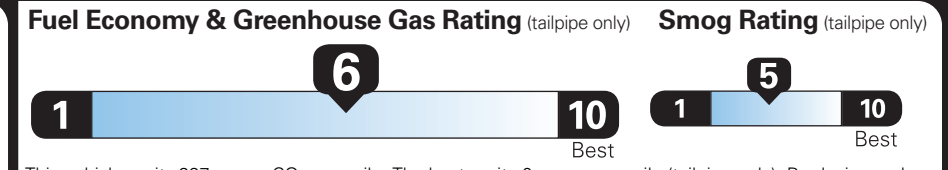

WARRANTY

- 4YR/50K MILE WARRANTY
- 4YR/50K PICKUPDELIVERY SVC
- 6YR/70K MI POWERTRAIN WARR

INCLUDED ON THIS VEHICLE

EQUIPMENT GROUP 101A
•CONN PKG: 4 YR INCL W/LNCN-AP

OPTIONAL EQUIPMENT/OTHER

2026 MODEL YEAR	
WHISPER BLUE MET CC	750.00
2.0L GTDI FHEV	3,000.00
P255/55R20 A/S TIRES	
20" BRT MCH ALUM W/PNTD PCKTS	1,000.00
18" MINI SPARE WHEEL AND TIRE	450.00
50 STATE EMISSIONS	NO CHARGE
BLUECRUISE EQUIP:4YRS INCL	NO CHARGE
FRONT LICENSE PLATE BRACKET	NO CHARGE

PRICE INFORMATION

BASE PRICE	(MSRP) \$53,995.00
TOTAL OPTIONS/OTHER	5,200.00
TOTAL VEHICLE & OPTIONS/OTHER	59,195.00
DESTINATION & DELIVERY	1,995.00

EPA DOT Fuel Economy and Environment

Gasoline Vehicle

Small SUVs range from 14 to 138 MPG. The best vehicle rates 146 MPGe.

You save \$250
in fuel costs over 5 years compared to the average new vehicle.

Annual fuel cost \$1,650

This vehicle emits 297 grams CO₂ per mile. The best emits 0 grams per mile (tailpipe only). Producing and distributing fuel also create emissions; learn more at fueleconomy.gov.