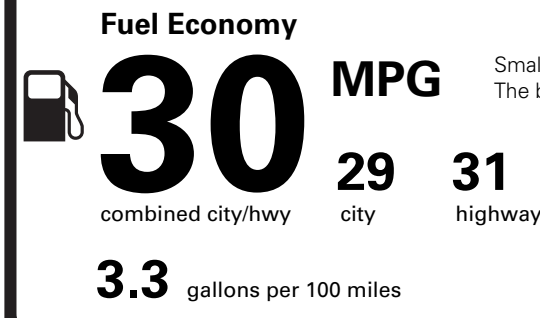

WARRANTY

- 4YR/50K MILE WARRANTY
- 4YR/50K PICKUPDELIVERY SVC
- 6YR/70K MI POWERTRAIN WARR

INCLUDED ON THIS VEHICLE

EQUIPMENT GROUP 101A
•CONN PKG: 4 YR INCL W/LNCN-AP

OPTIONAL EQUIPMENT/OTHER

2026 MODEL YEAR	
WHISPER BLUE MET CC	750.00
2.0L GTDI FHEV	3,000.00
P255/55R20 A/S TIRES	
20" BRT MCH ALUM W/PNTD PCKTS	1,000.00
18" MINI SPARE WHEEL AND TIRE	450.00
50 STATE EMISSIONS	NO CHARGE
BLUECRUISE EQUIP:4YRS INCL	NO CHARGE
FRONT LICENSE PLATE BRACKET	NO CHARGE

PRICE INFORMATION

BASE PRICE	(MSRP) \$53,995.00
TOTAL OPTIONS/OTHER	5,200.00
TOTAL VEHICLE & OPTIONS/OTHER	59,195.00
DESTINATION & DELIVERY	1,995.00

EPA DOT Fuel Economy and Environment

Gasoline Vehicle

Small SUVs range from 14 to 138 MPG. The best vehicle rates 146 MPGe.