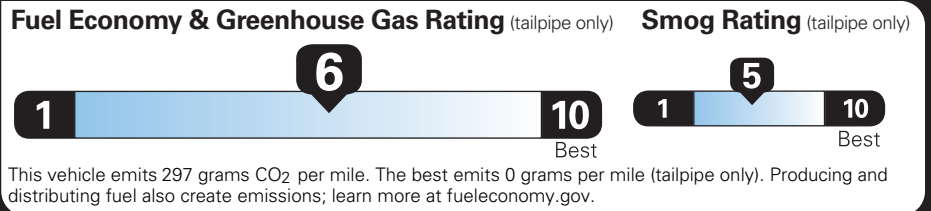

EPA DOT Fuel Economy and Environment

Gasoline Vehicle

Small SUVs range from 14 to 125 MPG. The best vehicle rates 146 MPGe.

You save \$250 in fuel costs over 5 years compared to the average new vehicle.

Annual fuel cost \$1,650

fueleconomy.gov

GOVERNMENT 5-STAR SAFETY RATINGS

Overall Vehicle Score ★★★★★

Based on the combined ratings of frontal, side and rollover. Should ONLY be compared to other vehicles of similar size and weight.