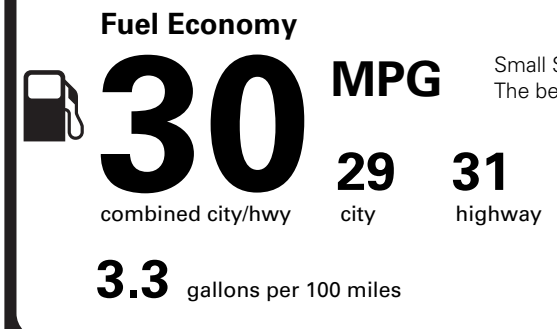

EPA DOT Fuel Economy and Environment

Gasoline Vehicle

Small SUVs range from 14 to 125 MPG. The best vehicle rates 146 MPGe.

You save \$250 in fuel costs over 5 years compared to the average new vehicle.

Annual fuel cost \$1,650

Actual results will vary for many reasons, including driving conditions and how you drive and maintain your vehicle. The average new vehicle gets 29 MPG and costs \$8,500 to fuel over 5 years. Cost estimates are based on 15,000 miles per year at \$3.30 per gallon. MPGe is miles per gasoline gallon equivalent. Vehicle emissions are a significant cause of climate change and smog.