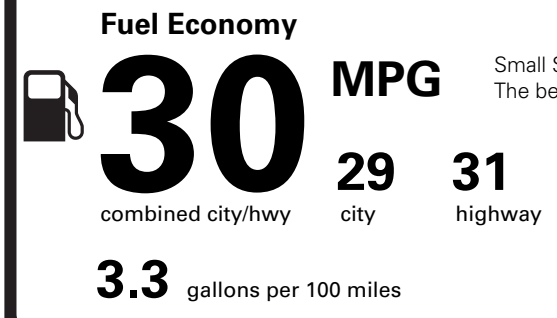

(MSRP)

PRICE INFORMATION

BASE PRICE	\$53,995.00
TOTAL OPTIONS/OTHER	4,200.00
TOTAL VEHICLE & OPTIONS/OTHER	58,195.00
DESTINATION & DELIVERY	1,995.00

(MSRP)

EPA DOT Fuel Economy and Environment

Gasoline Vehicle

Small SUVs range from 14 to 138 MPG. The best vehicle rates 146 MPGe.

You save \$250
in fuel costs over 5 years compared to the average new vehicle.

Annual fuel cost \$1,650

This vehicle emits 297 grams CO₂ per mile. The best emits 0 grams per mile (tailpipe only). Producing and distributing fuel also create emissions; learn more at fueleconomy.gov.