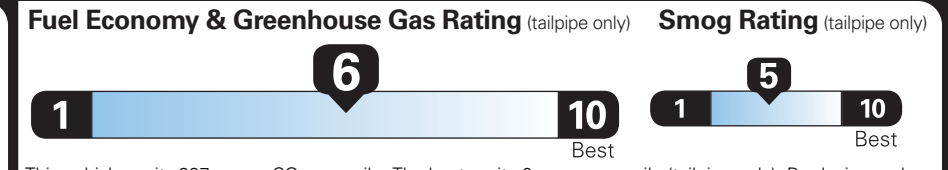

WARRANTY

- 4YR/50K MILE WARRANTY
- 4YR/50K PICKUPDELIVERY SVC
- 6YR/70K MI POWERTRAIN WARR

INCLUDED ON THIS VEHICLE

EQUIPMENT GROUP 101A
•CONN PKG: 4 YR INCL W/LNCN-AP

OPTIONAL EQUIPMENT/OTHER

2026 MODEL YEAR	
WHITE PLATINUM MET 3C	750.00
2.0L GTDI FHEV	3,000.00
18" MINI SPARE WHEEL AND TIRE	450.00
50 STATE EMISSIONS	NO CHARGE
BLUECRUISE EQUIP:4YRS INCL	NO CHARGE
FRONT LICENSE PLATE BRACKET	NO CHARGE

(MSRP)

PRICE INFORMATION

BASE PRICE	\$53,995.00
TOTAL OPTIONS/OTHER	4,200.00
TOTAL VEHICLE & OPTIONS/OTHER	58,195.00
DESTINATION & DELIVERY	1,995.00

(MSRP)

EPA DOT Fuel Economy and Environment

Gasoline Vehicle

Small SUVs range from 14 to 138 MPG. The best vehicle rates 146 MPGe.

You save \$250
in fuel costs over 5 years compared to the average new vehicle.

Annual fuel cost \$1,650

This vehicle emits 297 grams CO₂ per mile. The best emits 0 grams per mile (tailpipe only). Producing and distributing fuel also create emissions; learn more at fueleconomy.gov.