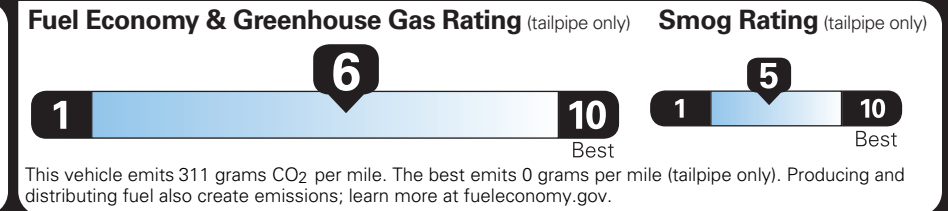

PRICE INFORMATION

BASE PRICE	\$53,995.00
TOTAL OPTIONS/OTHER	5,200.00
TOTAL VEHICLE & OPTIONS/OTHER	59,195.00
DESTINATION & DELIVERY	1,995.00

EPA DOT Fuel Economy and Environment

Gasoline Vehicle

Small SUVs range from 14 to 125 MPG. The best vehicle rates 146 MPGe.

You save \$250
in fuel costs over 5 years compared to the average new vehicle.

Annual fuel cost \$1,650

This vehicle emits 311 grams CO₂ per mile. The best emits 0 grams per mile (tailpipe only). Producing and distributing fuel also create emissions; learn more at fueleconomy.gov.