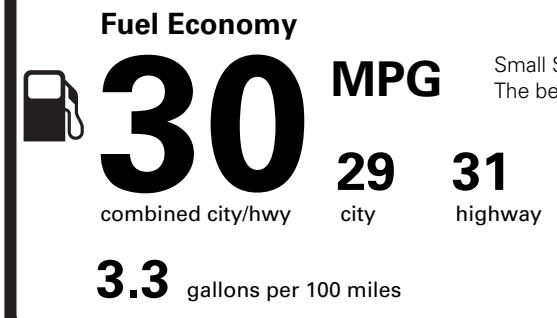

PRICE INFORMATION

BASE PRICE	\$53,995.00
TOTAL OPTIONS/OTHER	5,200.00
TOTAL VEHICLE & OPTIONS/OTHER	59,195.00
DESTINATION & DELIVERY	1,995.00

EPA DOT Fuel Economy and Environment

Gasoline Vehicle

Small SUVs range from 14 to 125 MPG. The best vehicle rates 146 MPGe.

You save \$250
in fuel costs over 5 years compared to the average new vehicle.

Annual fuel cost \$1,650

This vehicle emits 311 grams CO₂ per mile. The best emits 0 grams per mile (tailpipe only). Producing and distributing fuel also create emissions; learn more at fueleconomy.gov.