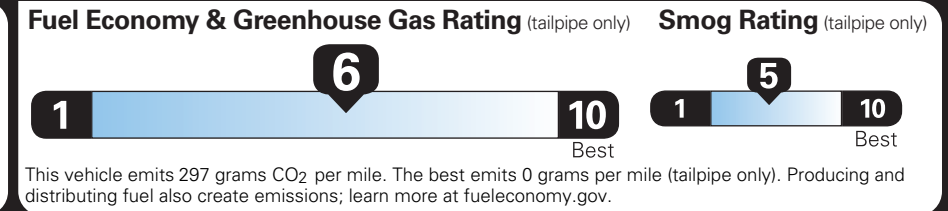

Actual results will vary for many reasons, including driving conditions and how you drive and maintain your vehicle. The average new vehicle gets 29 MPG and costs $8,500 to fuel over 5 years. Cost estimates are based on 15,000 miles per year at $3.30 per gallon. MPGe is miles per gasoline gallon equivalent. Vehicle emissions are a significant cause of climate change and smog.

fueleconomy.gov

Calculate personalized estimates and compare vehicles