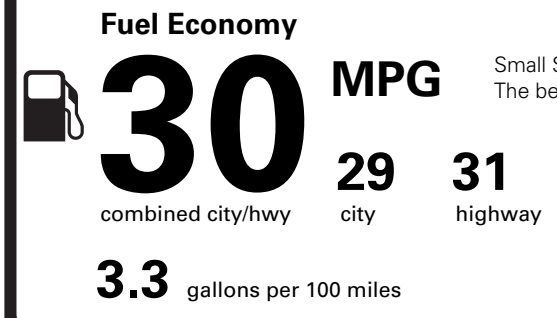

SAFETY/SECURITY

- ADVANCETRAC™ WITH RSC
- AIRBAGS-DUAL-STAGE FRONT
- AIRBAGS-SIDE IMPACT/SAFETY CANOPY SIDE AIR CURTAINS
- AUTO HIGH BEAMS
- PERIMETER ALARM
- PERSONAL SAFETY SYSTEM™
- PRE-COLLISION ASSIST W/AEB
- SOS POST-CRASH ALERT SYS™
- TIRE PRESSURE MONITOR SYS

WARRANTY

- 4YR/50K MILE WARRANTY
- 4YR/50K PICKUPDELIVERY SVC
- 6YR/70K MI POWERTRAIN WARR

INCLUDED ON THIS VEHICLE

(MSRP)

1. **EQUIPMENT GROUP 102A** 5,000.00
2. AUTO AIR REFRESH
   - DIGITAL SCENT
   - HANDS-FREE PWR LIFTGATE
   - PANO VISTA ROOF W/POWER SHADE
   - REAR HTD SEATS W/SWITCH CNTRL
   - REVEL AUDIO SYS W/14 SPEAKERS
   - POWER CONVERTER-110V
   - CONN PKG: 4 YR INCL W/LNCN-AP

OPTIONAL EQUIPMENT/OTHER

- 2026 MODEL YEAR
- WHITE PLATINUM MET 3C 750.00
- 2.0L GTDI FHEV 3,000.00
- P255/55R20 A/S TIRES
- 20" BRT MCH ALUM W/PNTD PCKTS 1,000.00
- 18" MINI SPARE WHEEL AND TIRE 450.00
- 50 STATE EMISSIONS NO CHARGE
- BLUECRUISE EQUIP:4YRS INCL NO CHARGE
- FRONT LICENSE PLATE BRACKET NO CHARGE

PRICE INFORMATION

BASE PRICE	$53,995.00
TOTAL OPTIONS/OTHER	10,200.00
TOTAL VEHICLE & OPTIONS/OTHER	64,195.00
DESTINATION & DELIVERY	1,995.00

EPA DOT Fuel Economy and Environment

Gasoline Vehicle

Small SUVs range from 14 to 125 MPG. The best vehicle rates 146 MPGe.

You save $250 in fuel costs over 5 years compared to the average new vehicle.

Annual fuel cost $1,650