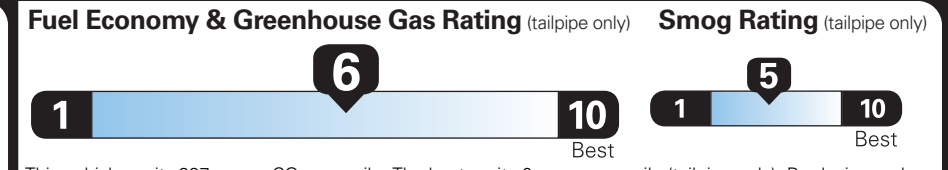

This vehicle emits 297 grams CO₂ per mile. The best emits 0 grams per mile (tailpipe only). Producing and distributing fuel also create emissions; learn more at fueleconomy.gov.

Actual results will vary for many reasons, including driving conditions and how you drive and maintain your vehicle. The average new vehicle gets 29 MPG and costs $8,500 to fuel over 5 years. Cost estimates are based on 15,000 miles per year at $3.30 per gallon. MPGe is miles per gasoline gallon equivalent. Vehicle emissions are a significant cause of climate change and smog.

fueleconomy.gov

Calculate personalized estimates and compare vehicles