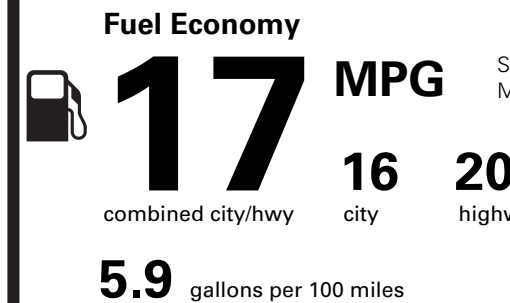

EPA DOT Fuel Economy and Environment

Gasoline Vehicle

Standard SUVs range from 13 to 101 MPG. The best vehicle rates 141 MPGe.

You spend \$4,500

more in fuel costs over 5 years compared to the average new vehicle.