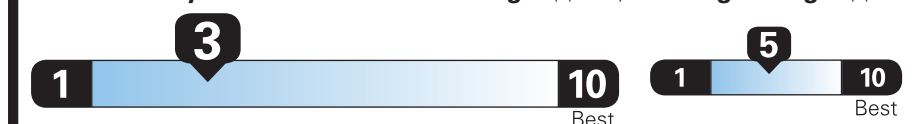

Fuel Economy & Greenhouse Gas Rating (tailpipe only) Smog Rating (tailpipe only)

This vehicle emits 508 grams CO2 per mile. The best emits 0 grams per mile (tailpipe only). Producing and distributing fuel also create emissions; learn more at fueleconomy.gov.

Actual results will vary for many reasons, including driving conditions and how you drive and maintain your vehicle. The average new vehicle gets 27 MPG and costs $7,500 to fuel over 5 years.

fueleconomy.gov

Calculate personalized estimates and compare vehicles

GOVERNMENT 5-STAR SAFETY RATINGS

Overall Vehicle Score ★★★★★

Based on the combined ratings of frontal, side and rollover. Should ONLY be compared to other vehicles of similar size and weight.

Frontal Crash Driver Passenger ★★★★★

Based on the risk of injury in a frontal impact. Should ONLY be compared to other vehicles of similar size and weight.

Side Crash Front seat Rear seat ★★★★★

Based on the risk of injury in a side impact.

Rollover ★★★★★

Based on the risk of rollover in a single-vehicle crash.

Star ratings range from 1 to 5 stars (★★★★★), with 5 being the highest. Source: National Highway Traffic Safety Administration (NHTSA). www.safercar.gov or 1-888-327-4236

THE LINCOLN WAY™ APP

Your Dashboard of Services & Features

- Download the Lincoln Way app* and you can: Remotely start, lock and unlock your vehicle; Locate your vehicle and check approximate fuel range; Receive vehicle health alerts

The Lincoln Connect™ modem is active and sending vehicle data (e.g., diagnostics) to Lincoln. See in-vehicle Settings for connectivity options.

*Compatible with select smartphone platforms. Lincoln Connect service required (see App Terms for more information). Connected service and related feature functionality is subject to compatible AT&T-network availability.

Lincoln Protect™

Insist on Lincoln Protect! The only extended service plan fully backed by Lincoln and honored at every Lincoln dealership in the U.S., Canada and Mexico.

WARNING: Operating, servicing and maintaining a passenger vehicle, pickup truck, van, or off-road vehicle can expose you to chemicals including engine exhaust, carbon monoxide, phthalates, and lead, which are known to the State of California to cause cancer and birth defects or other reproductive harm.

SCAN OR TEXT 5LMEL14012 TO 59173

Msg & Data rates may apply. Text HELP for help

www.lincoln.com/help/privacy-terms/