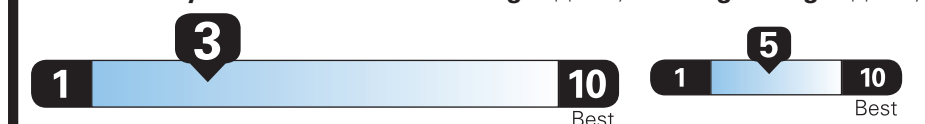

This vehicle emits 512 grams CO2 per mile. The best emits 0 grams per mile (tailpipe only). Producing and distributing fuel also create emissions; learn more at fueleconomy.gov.

Actual results will vary for many reasons, including driving conditions and how you drive and maintain your vehicle. The average new vehicle gets 29 MPG and costs $8,500 to fuel over 5 years. Cost estimates are based on 15,000 miles per year at $3.30 per gallon. MPGe is miles per gasoline gallon equivalent. Vehicle emissions are a significant cause of climate change and smog.

fueleconomy.gov

Calculate personalized estimates and compare vehicles

Smartphone QR Code

GOVERNMENT 5-STAR SAFETY RATINGS

Overall Vehicle Score ★★★★★

Based on the combined ratings of frontal, side and rollover. Should ONLY be compared to other vehicles of similar size and weight.

Frontal Crash Driver Passenger ★★★★★

Based on the risk of injury in a frontal impact. Should ONLY be compared to other vehicles of similar size and weight.

Side Crash Front seat Rear seat ★★★★★

Based on the risk of injury in a side impact.

Rollover ★★★★★

Based on the risk of rollover in a single-vehicle crash.

Star ratings range from 1 to 5 stars (★★★★★), with 5 being the highest.

Source: National Highway Traffic Safety Administration (NHTSA).

www.safercar.gov or 1-888-327-4236

5LMJJ3TGXTEL01385

WARNING: Operating, servicing and maintaining a passenger vehicle, pickup truck, van, or off-road vehicle can expose you to chemicals including engine exhaust, carbon monoxide, phthalates, and lead, which are known to the State of California to cause cancer and birth defects or other reproductive harm. To minimize exposure, avoid breathing exhaust, do not idle the engine except as necessary, service your vehicle in a well-ventilated area and wear gloves or wash your hands frequently when servicing your vehicle. For more information go to www.P65Warnings.ca.gov/passenger-vehicle.

THE LINCOLN WAY™ APP

Your Dashboard of Services & Features

Download the Lincoln Way app* and you can:

- Remotely start, lock and unlock your vehicle Locate your vehicle and check approximate fuel range Receive vehicle health alerts

The Lincoln Connect™ modem is active and sending vehicle data (e.g., diagnostics) to Lincoln. See in-vehicle Settings for connectivity options.

Lincoln Protect®

Insist on Lincoln Protect! The only extended service plan fully backed by Lincoln and honored at every Lincoln dealership in the U.S., Canada and Mexico. See your Lincoln dealer or visit www.LincolnOwner.com

LINCOLN AUTOMOTIVE FINANCIAL SERVICES

Get approved online at www.lincolnafs.com