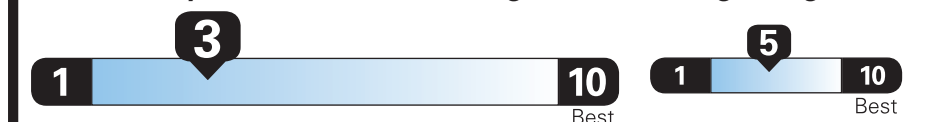

Fuel Economy & Greenhouse Gas Rating (tailpipe only) **Smog Rating** (tailpipe only)

This vehicle emits 512 grams CO₂ per mile. The best emits 0 grams per mile (tailpipe only). Producing and distributing fuel also create emissions; learn more at fueleconomy.gov.

Actual results will vary for many reasons, including driving conditions and how you drive and maintain your vehicle. The average new vehicle gets 29 MPG and costs $8,500 to fuel over 5 years. Cost estimates are based on 15,000 miles per year at $3.30 per gallon. MPGe is miles per gasoline gallon equivalent. Vehicle emissions are a significant cause of climate change and smog.

fueleconomy.gov

Calculate personalized estimates and compare vehicles

Smartphone QR Code™

GOVERNMENT 5-STAR SAFETY RATINGS

Overall Vehicle Score

Based on the combined ratings of frontal, side and rollover. Should ONLY be compared to other vehicles of similar size and weight.

Frontal Crash

Driver Passenger

Based on the risk of injury in a frontal impact. Should ONLY be compared to other vehicles of similar size and weight.

Side Crash

Front seat Rear seat

Based on the risk of injury in a side impact.

Rollover

Based on the risk of rollover in a single-vehicle crash.

Star ratings range from 1 to 5 stars (★★★★★), with 5 being the highest.

Source: National Highway Traffic Safety Administration (NHTSA).

www.safercar.gov or 1-888-327-4236

5LMJJ3TG8TEL06438

WARNING: Operating, servicing and maintaining a passenger vehicle, pickup truck, van, or off-road vehicle can expose you to chemicals including engine exhaust, carbon monoxide, phthalates, and lead, which are known to the State of California to cause cancer and birth defects or other reproductive harm. To minimize exposure, avoid breathing exhaust, do not idle the engine except as necessary, service your vehicle in a well-ventilated area and wear gloves or wash your hands frequently when servicing your vehicle. For more information go to www.P65Warnings.ca.gov/passenger-vehicle.

THE LINCOLN WAY™ APP

Your Dashboard of Services & Features

Download the Lincoln Way app* and you can:

- Remotely start, lock and unlock your vehicle
- Locate your vehicle and check approximate fuel range
- Receive vehicle health alerts

The Lincoln Connect™ modem is active and sending vehicle data (e.g., diagnostics) to Lincoln. See in-vehicle Settings for connectivity options.

Lincoln Protect®

Insist on Lincoln Protect! The only extended service plan fully backed by Lincoln and honored at every Lincoln dealership in the U.S., Canada and Mexico. See your Lincoln dealer or visit www.LincolnOwner.com

LINCOLN AUTOMOTIVE FINANCIAL SERVICES

Get approved online at www.lincolnaf.com