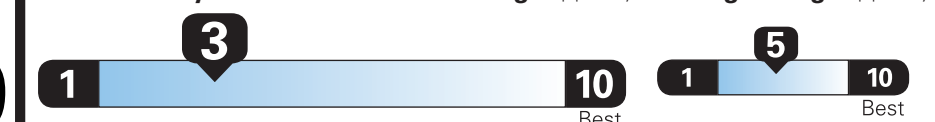

Fuel Economy & Greenhouse Gas Rating (tailpipe only) Smog Rating (tailpipe only)

This vehicle emits 512 grams CO₂ per mile. The best emits 0 grams per mile (tailpipe only). Producing and distributing fuel also create emissions; learn more at fueleconomy.gov.

Actual results will vary for many reasons, including driving conditions and how you drive and maintain your vehicle. The average new vehicle gets 29 MPG and costs $8,500 to fuel over 5 years. Cost estimates are based on 15,000 miles per year at $3.30 per gallon. MPGe is miles per gasoline gallon equivalent. Vehicle emissions are a significant cause of climate change and smog.

fueleconomy.gov

Calculate personalized estimates and compare vehicles

Smartphone QR Code™

GOVERNMENT 5-STAR SAFETY RATINGS

Overall Vehicle Score

★★★★★

Based on the combined ratings of frontal, side and rollover.
Should ONLY be compared to other vehicles of similar size and weight.

Frontal Crash

Driver Passenger

★★★★★

Based on the risk of injury in a frontal impact.
Should ONLY be compared to other vehicles of similar size and weight.

Side Crash

Front seat Rear seat

★★★★★

Based on the risk of injury in a side impact.

Rollover

★★★

Based on the risk of rollover in a single-vehicle crash.

Star ratings range from 1 to 5 stars (★★★★★), with 5 being the highest.

Source: National Highway Traffic Safety Administration (NHTSA).

www.safercar.gov or 1-888-327-4236

5LMJJ3TG4TEL14584

WARNING: Operating, servicing and maintaining a passenger vehicle, pickup truck, van, or off-road vehicle can expose you to chemicals including engine exhaust, carbon monoxide, phthalates, and lead, which are known to the State of California to cause cancer and birth defects or other reproductive harm. To minimize exposure, avoid breathing exhaust, do not idle the engine except as necessary, service your vehicle in a well-ventilated area and wear gloves or wash your hands frequently when servicing your vehicle. For more information go to www.P65Warnings.ca.gov/passenger-vehicle.

THE LINCOLN WAY™ APP

Your Dashboard of Services & Features

Download the Lincoln Way app* and you can:

- Remotely start, lock and unlock your vehicle
- Locate your vehicle and check approximate fuel range
- Receive vehicle health alerts

The Lincoln Connect™ modem is active and sending vehicle data (e.g., diagnostics) to Lincoln. See in-vehicle Settings for connectivity options.

Lincoln Protect®

Insist on Lincoln Protect! The only extended service plan fully backed by Lincoln and honored at every Lincoln dealership in the U.S., Canada and Mexico. See your Lincoln dealer or visit www.LincolnOwner.com

LINCOLN
AUTOMOTIVE
FINANCIAL
SERVICES

Get approved online at
www.lincolnaf.com