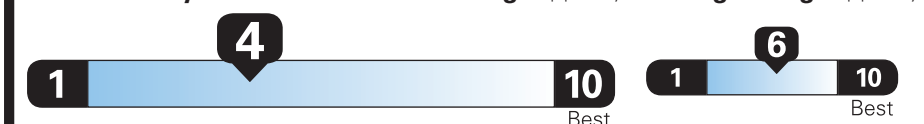

Fuel Economy & Greenhouse Gas Rating (tailpipe only) Smog Rating (tailpipe only)

This vehicle emits 498 grams CO2 per mile. The best emits 0 grams per mile (tailpipe only). Producing and distributing fuel also create emissions; learn more at fueleconomy.gov.

Actual results will vary for many reasons, including driving conditions and how you drive and maintain your vehicle. The average new vehicle gets 28 MPG and costs $9,750 to fuel over 5 years. Cost estimates are based on 15,000 miles per year at $3.60 per gallon. MPGe is miles per gasoline gallon equivalent. Vehicle emissions are a significant cause of climate change and smog.

fueleconomy.gov

Calculate personalized estimates and compare vehicles

Smartphone QR Code

GOVERNMENT 5-STAR SAFETY RATINGS

Overall Vehicle Score Not Rated

Based on the combined ratings of frontal, side and rollover. Should ONLY be compared to other vehicles of similar size and weight.

Frontal Crash Driver Passenger Not Rated Not Rated

Based on the risk of injury in a frontal impact. Should ONLY be compared to other vehicles of similar size and weight.

Side Crash Front seat Rear seat ★★★★★ ★★★★★

Based on the risk of injury in a side impact.

Rollover ★★★★★

Based on the risk of rollover in a single-vehicle crash.

Star ratings range from 1 to 5 stars (★★★★★), with 5 being the highest.

Source: National Highway Traffic Safety Administration (NHTSA). www.safercar.gov or 1-888-327-4236

THE LINCOLN WAY™ APP

Your Dashboard of Services & Features

- Download the Lincoln Way app* and you can: Remotely start, lock and unlock your vehicle Locate your vehicle and check approximate fuel range Receive vehicle health alerts

The Lincoln Connect™ modem is active and sending vehicle data (e.g., diagnostics) to Lincoln. See in-vehicle Settings for connectivity options.

Lincoln Protect™

Insist on Lincoln Protect! The only extended service plan fully backed by Lincoln and honored at every Lincoln dealership in the U.S., Canada and Mexico. See your Lincoln dealer or visit www.LincolnOwner.com

WARNING: Operating, servicing and maintaining a passenger vehicle, pickup truck, van, or off-road vehicle can expose you to chemicals including engine exhaust, carbon monoxide, phthalates, and lead, which are known to the State of California to cause cancer and birth defects or other reproductive harm. To minimize exposure, avoid breathing exhaust, do not idle the engine except as necessary, service your vehicle in a well-ventilated area and wear gloves or wash your hands frequently when servicing your vehicle. For more information go to www.P65Warnings.ca.gov/passenger-vehicle.

SCAN OR TEXT 5LREL18172 TO 59173

Msg & Data rates may apply. Text HELP for help

www.lincoln.com/help/privacy-terms/