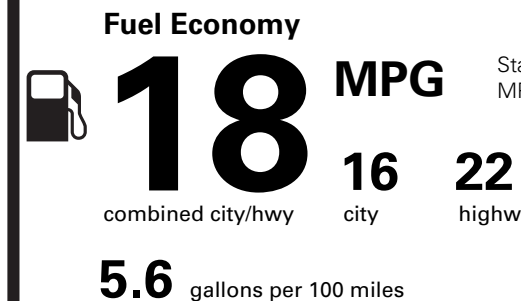

EPA DOT Fuel Economy and Environment

Gasoline Vehicle

Standard SUVs range from 13 to 102 MPG. The best vehicle rates 140 MPGe.

You spend $5,250

more in fuel costs over 5 years compared to the average new vehicle.

Annual fuel cost $3,000