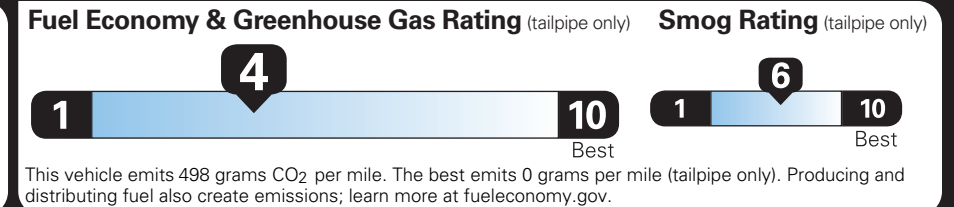

You spend **$4,250** more in fuel costs over 5 years compared to the average new vehicle.

Annual fuel cost **$2,450**