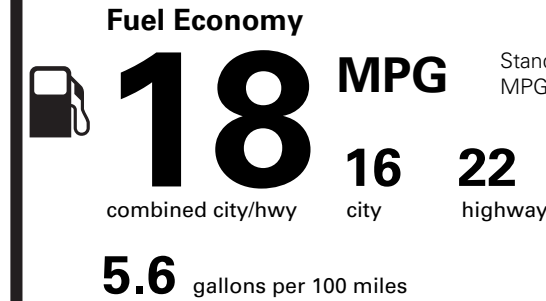

PRICE INFORMATION

BASE PRICE	MSRP	\$97,660.00
TOTAL OPTIONS/OTHER		6,890.00
TOTAL VEHICLE & OPTIONS/OTHER	MSRP	104,550.00
DESTINATION & DELIVERY		1,895.00

EPA DOT Fuel Economy and Environment

Gasoline Vehicle

You spend **\$4,250** more in fuel costs over 5 years compared to the average new vehicle.

Annual fuel cost **\$2,450**

Actual results will vary for many reasons, including driving conditions and how you drive and maintain your vehicle. The average new vehicle gets 28 MPG and costs \$8,000 to fuel over 5 years. Cost estimates are based on 15,000 miles per year at \$2.95 per gallon. MPGe is miles per gasoline gallon equivalent. Vehicle emissions are a significant cause of climate change and smog.