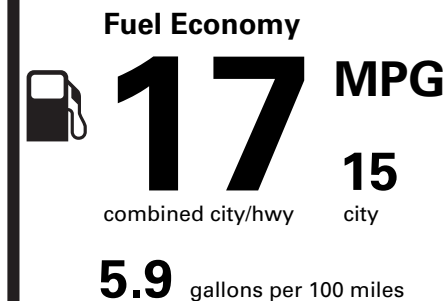

FUNCTIONAL

- 360 DEGREE CAMERA
- ADAPTIVE SUSPENSION
- AMBIENT LIGHTING
- DYNAMIC BRAKE SUPPORT
- FRONT/REAR PARKING SENSORS
- INTELL ACCESS W/PUSH START
- LINCOLN CO-PILOT360@DR2.0
- LINCOLN DIGITAL EXPERIENCE
- LINCOLN DRIVE MODES
- PHONE AS A KEY
- RAIN-SENSING WIPERS
- REVEL® ULTIMA 3D 28-SPKRS
- SYMPHONIC CHIMES
- WIRELESS CHARGING PAD
- UNIVERSAL GARAGE DOOR OPEN

SAFETY/SECURITY

- ADVANCETRAC™ WITH RSC
- AIRBAGS-DUAL-STAGE FRONT
- AIRBAGS-SIDE IMPACT/SAFETY CANOPY SIDE AIR CURTAINS
- ENHANCED SECURITY SYSTEM
- PERIMETER ALARM
- PERSONAL SAFETY SYSTEM™
- PRE-COLLISION ASSIST W/AEB
- TIRE PRESSURE MONITOR SYS

WARRANTY

- 4YR/50K MILE WARRANTY
- 4YR/50K PICKUPDELIVERY SVC
- 6YR/70K MI POWERTRAIN WARR

INCLUDED ON THIS VEHICLE

(MSRP)

EQUIPMENT GROUP 202A

OPTIONAL EQUIPMENT/OTHER

2027 MODEL YEAR	
GRAY MIST METALLIC 3C	950.00
P275/50R22 ALL-SEASON BSW	
2ND RW PWR TAILRD SEATS W/CNSL	3,250.00
HEAVY DUTY TRAILER TOW PKG	750.00
BLUECRUISE EQUIP: 4 YEAR INCL	
22" DARK TARN BRT MACH ALM WHL	
CONN PKG: 4 YR INCL W/LNCN-APP	
SECURE PKG: 4 YR INCLUDED	
FRONT LICENSE PLATE BRACKET	NO CHARGE
50 STATE EMISSIONS	NO CHARGE

PRICE INFORMATION

BASE PRICE	$105,995.00
TOTAL OPTIONS/OTHER	4,950.00
TOTAL VEHICLE & OPTIONS/OTHER	110,945.00
DESTINATION & DELIVERY	2,895.00

EPA DOT Fuel Economy and Environment

Gasoline Vehicle

Standard SUVs range from 13 to 115 MPG. The best vehicle rates 146 MPGe.

You spend $5,750

more in fuel costs over 5 years compared to the average new vehicle.

Annual fuel cost $2,750